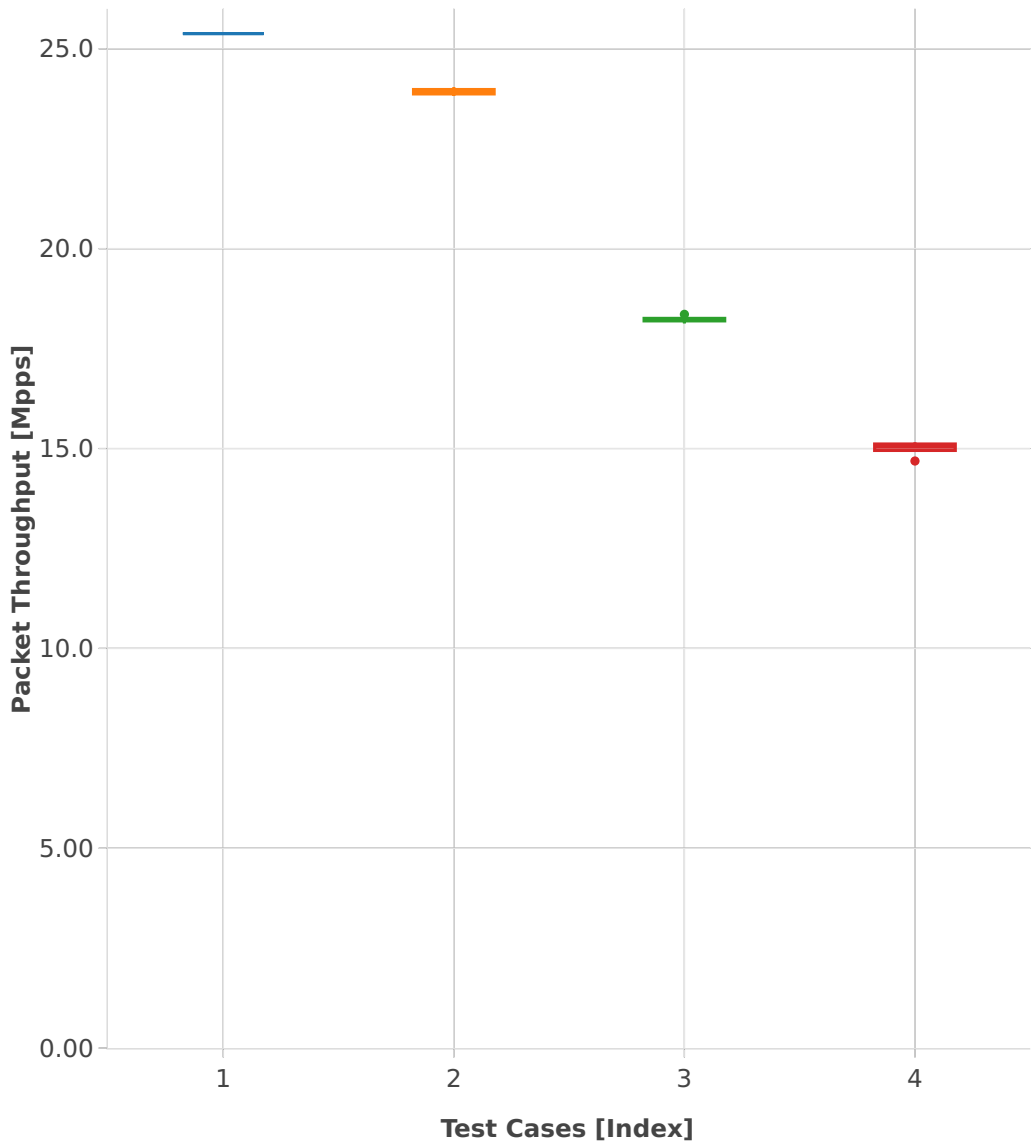

Throughput: ip6-3n-skx-x710-78b-4t2c-base_and_scale-ndr

- 1. (10 runs) ethip6-ip6base
- 2. (10 runs) ethip6-ip6scale20k
- 3. (10 runs) ethip6-ip6scale200k
- 4. (10 runs) ethip6-ip6scale2m