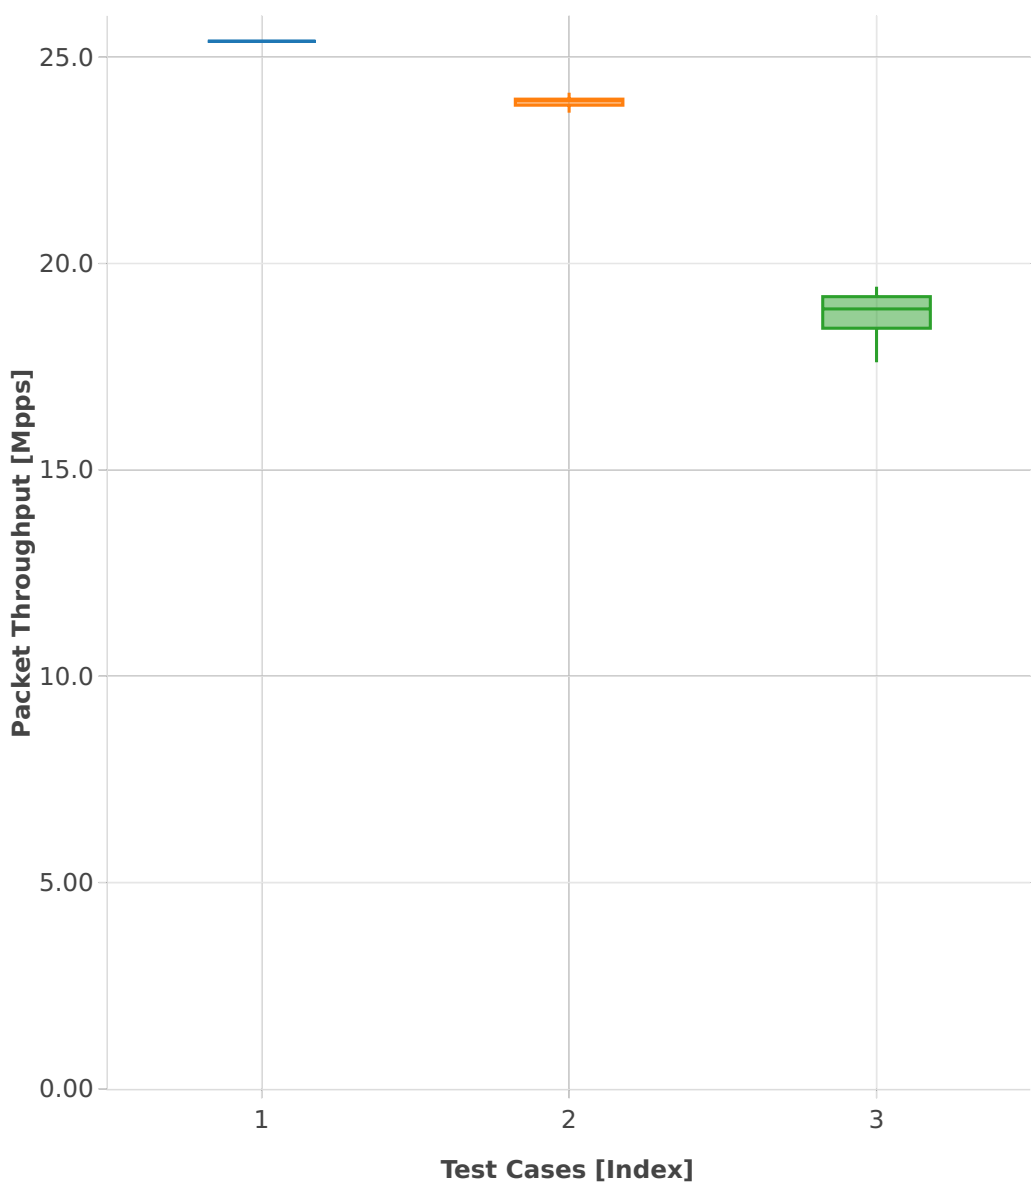

Throughput: ip6-3n-skx-x710-78b-4t2c-base_and_features-pdr

- 1. (10 runs) ethip6-ip6base
- 2. (10 runs) ethip6-ip6base-copwhlbase
- 3. (10 runs) ethip6-ip6base-iaclbase