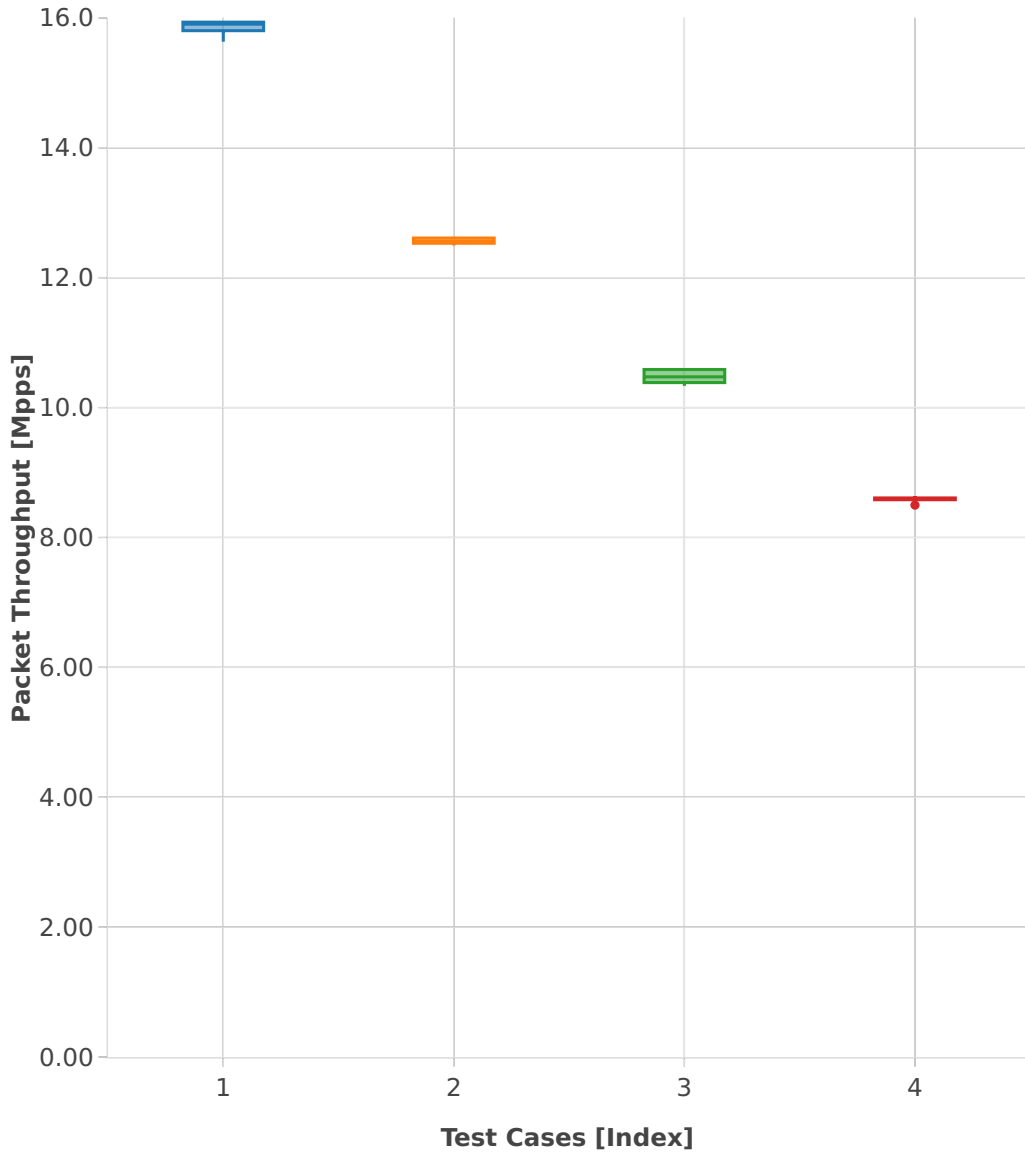

# Throughput: ip6-3n-skx-x710-78b-2t1c-base\_and\_scale-pdr

- 1. (10 runs) ethip6-ip6base
- 2. (10 runs) ethip6-ip6scale20k
- 3. (10 runs) ethip6-ip6scale200k
- 4. (10 runs) ethip6-ip6scale2m