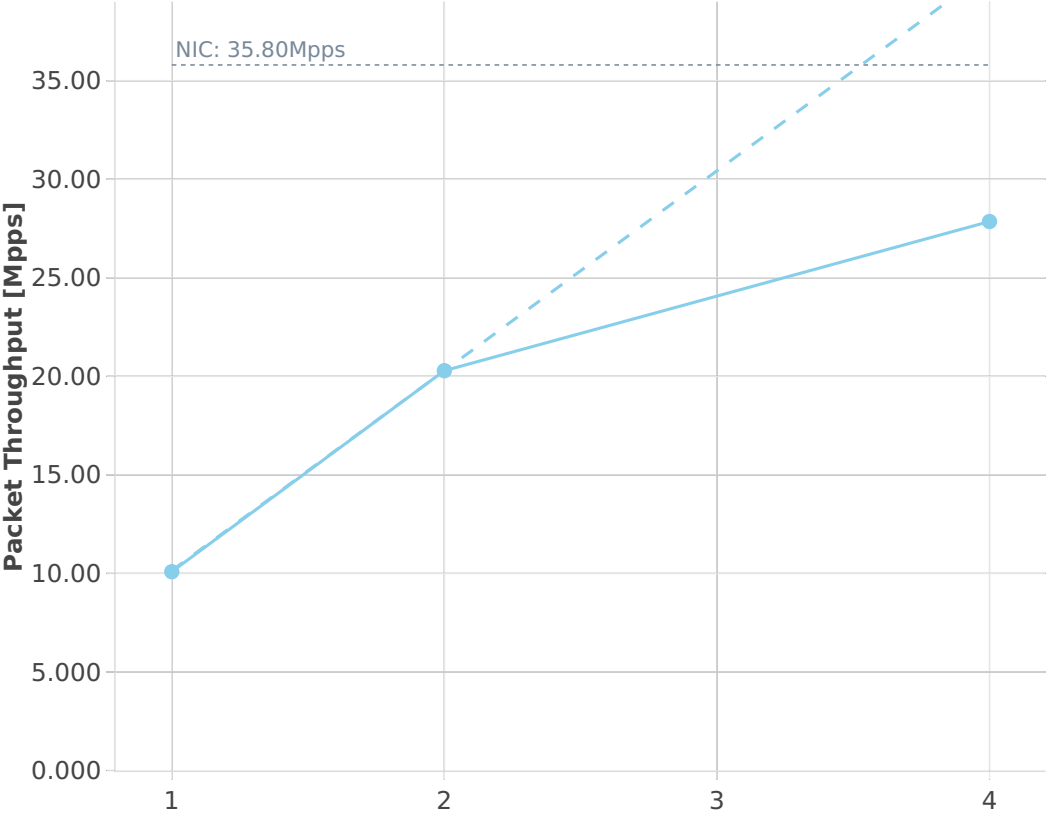

Speedup Multi-core: ip6-3n-hsw-xl710-78b-base-ndr

--- Perfect — Measured ... Limit
● ethip6-ip6base