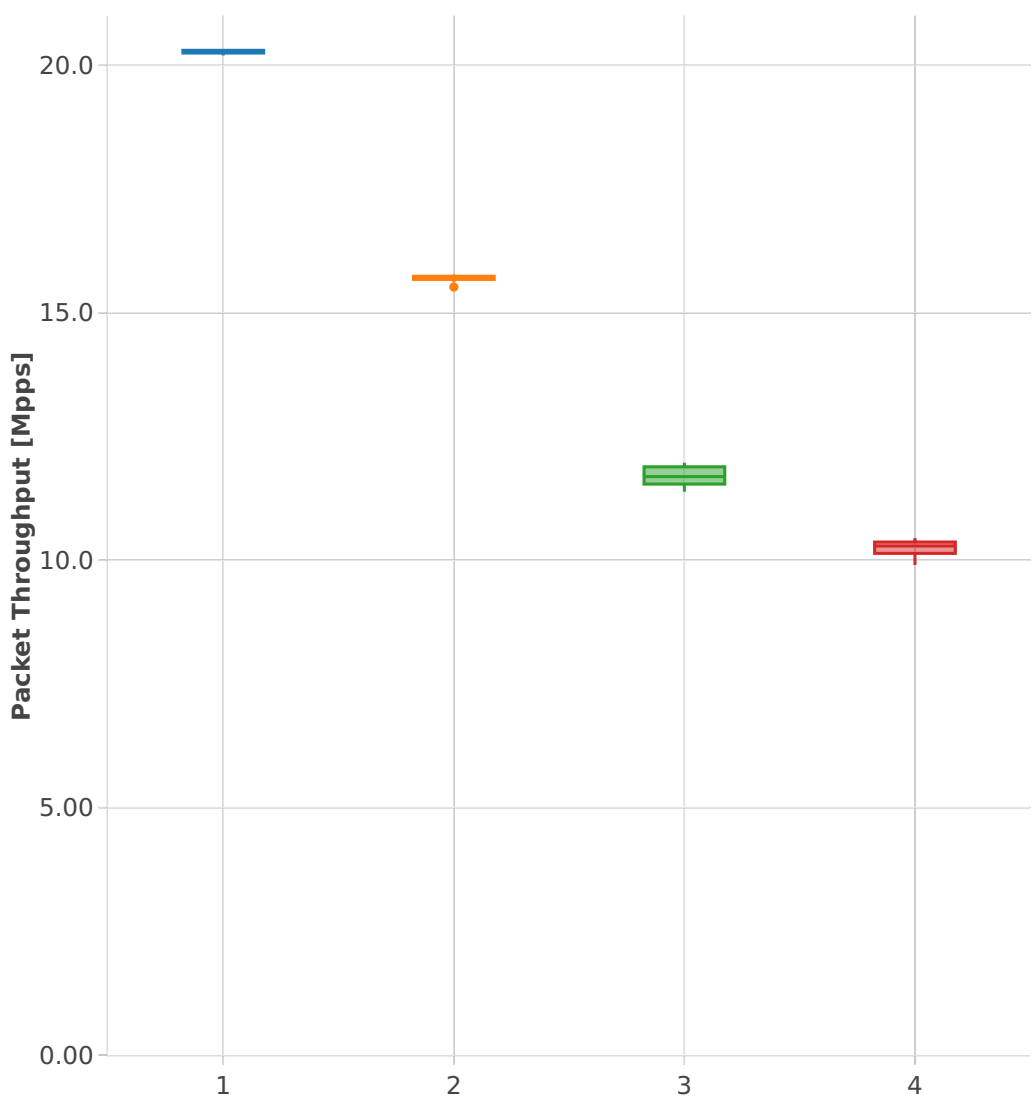

# Throughput: ip6-3n-hsw-x710-78b-2t2c-base\_and\_scale-pdr

- 1. (10 runs) ethip6-ip6base
- 2. (10 runs) ethip6-ip6scale20k
- 3. (09 runs) ethip6-ip6scale200k
- 4. (10 runs) ethip6-ip6scale2m