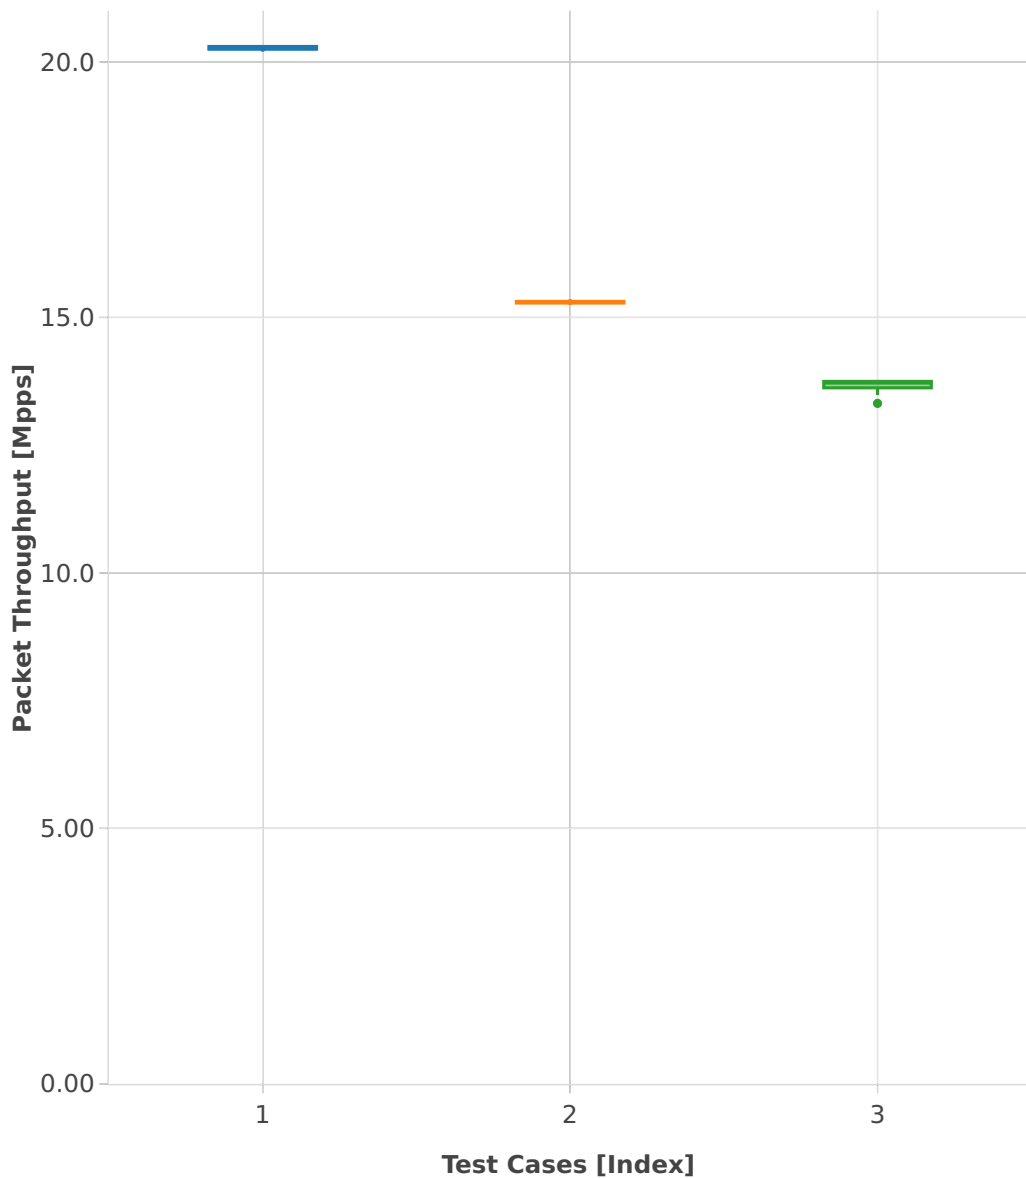

# Throughput: ip6-3n-hsw-x710-78b-2t2c-base\_and\_features-pdr

- 1. (10 runs) ethip6-ip6base
- 2. (10 runs) ethip6-ip6base-copwhlbase
- 3. (10 runs) ethip6-ip6base-iaclbase