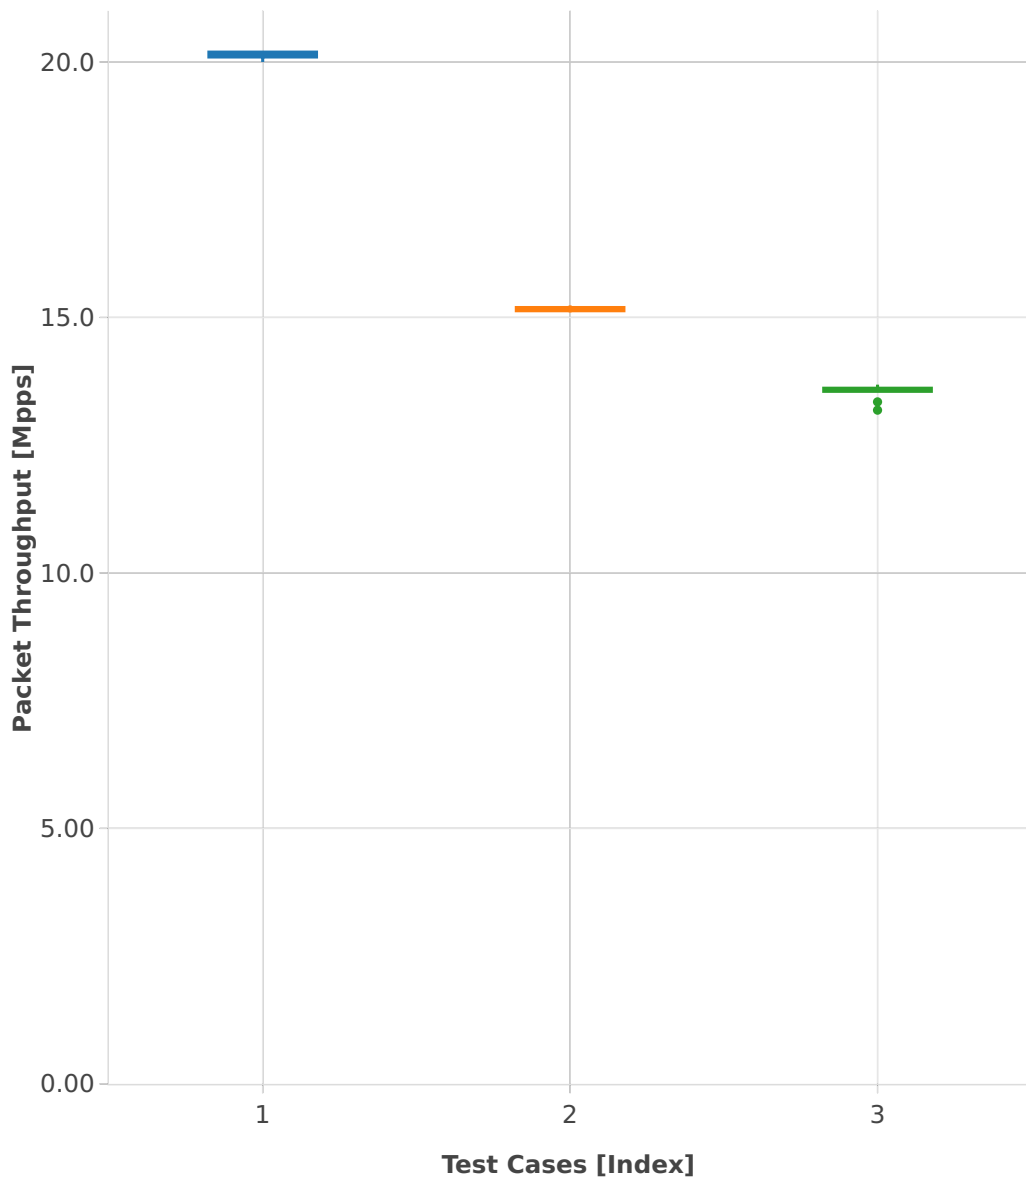

Throughput: ip6-3n-hsw-x710-78b-2t2c-base_and_features-ndr

- 1. (10 runs) ethip6-ip6base
- 2. (10 runs) ethip6-ip6base-copwhlbase
- 3. (10 runs) ethip6-ip6base-iaclbase