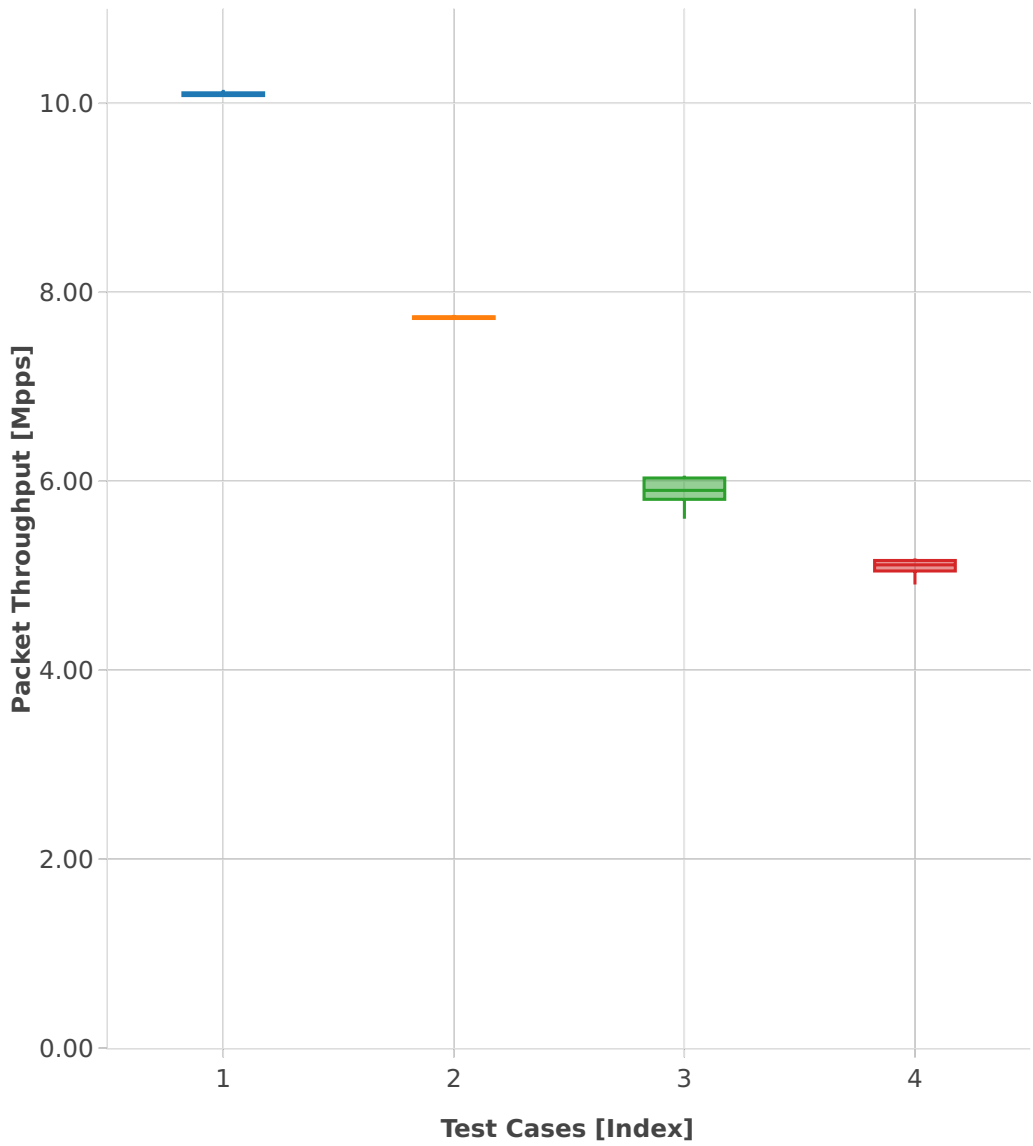

Throughput: ip6-3n-hsw-x710-78b-1t1c-base_and_scale-pdr

- 1. (10 runs) ethip6-ip6base
- 2. (10 runs) ethip6-ip6scale20k
- 3. (10 runs) ethip6-ip6scale200k
- 4. (09 runs) ethip6-ip6scale2m