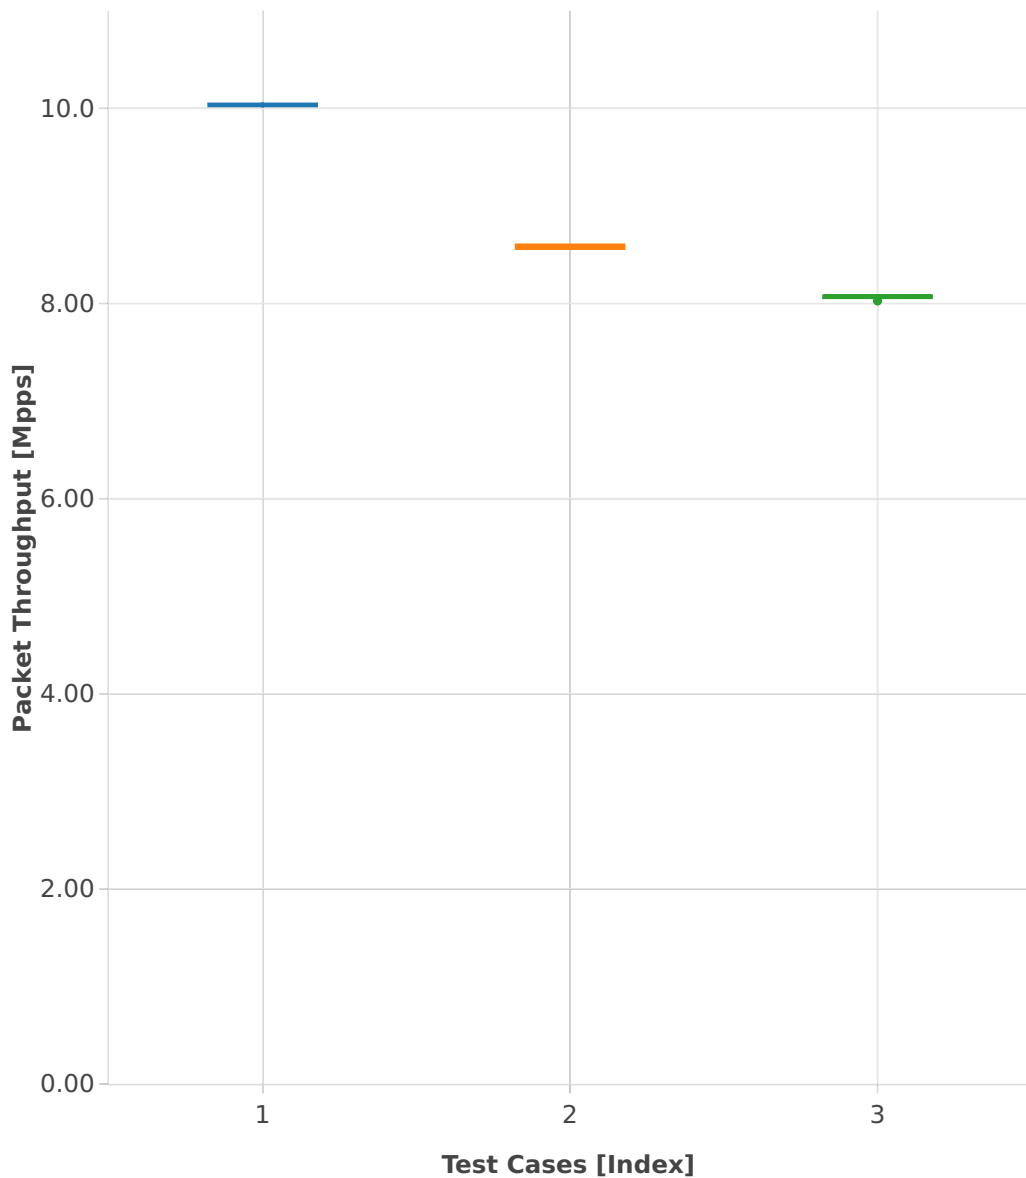

# Throughput: ip6-3n-hsw-x710-78b-1t1c-base\_and\_features-ndr

- 1. (10 runs) ethip6-ip6base
- 2. (10 runs) ethip6-ip6base-copwhlbase
- 3. (10 runs) ethip6-ip6base-iaclbase