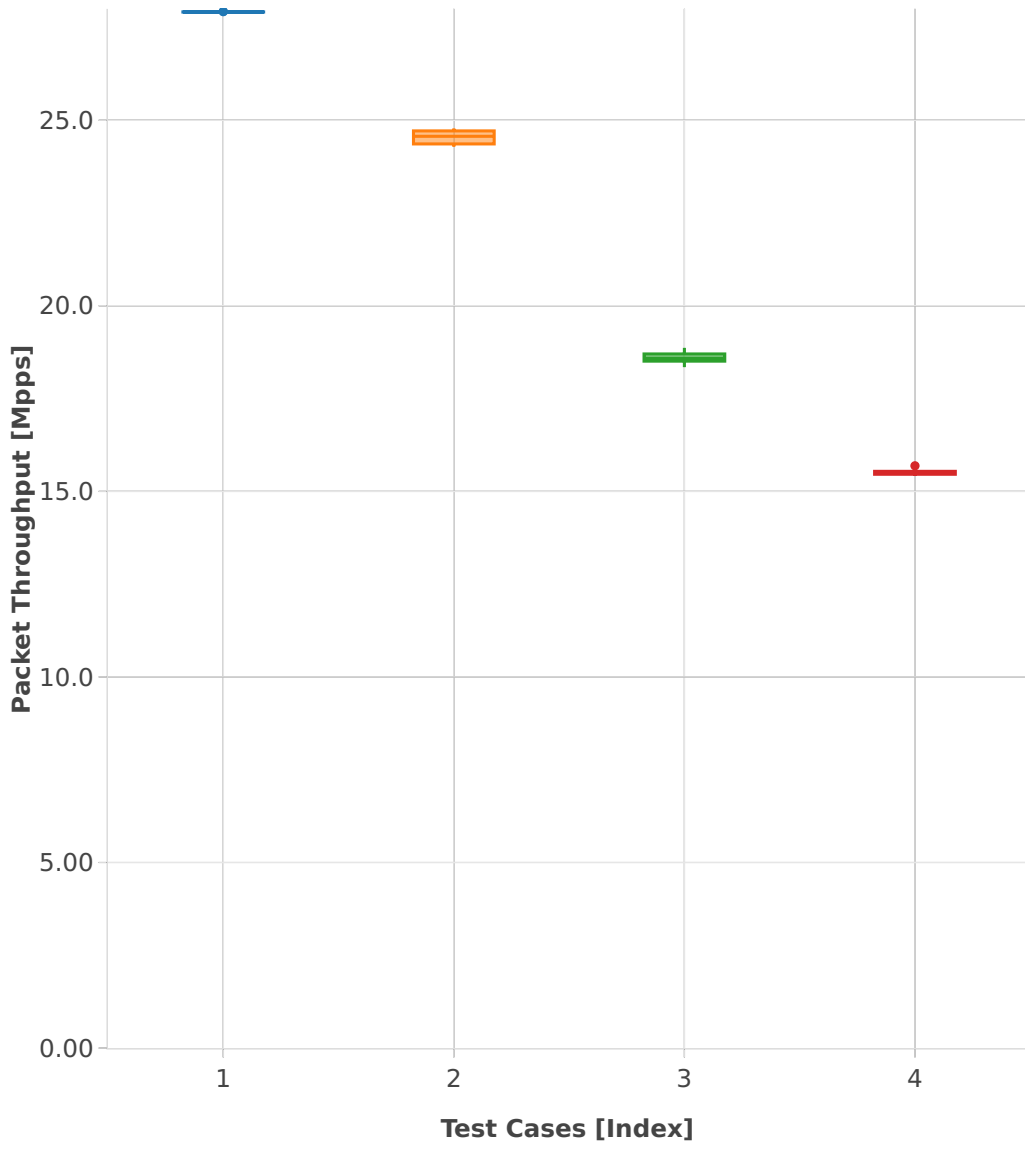

Throughput: ip6-2n-skx-xxv710-78b-4t2c-base_and_scale-pdr

- 1. (10 runs) ethip6-ip6base
- 2. (10 runs) ethip6-ip6scale20k
- 3. (10 runs) ethip6-ip6scale200k
- 4. (10 runs) ethip6-ip6scale2m