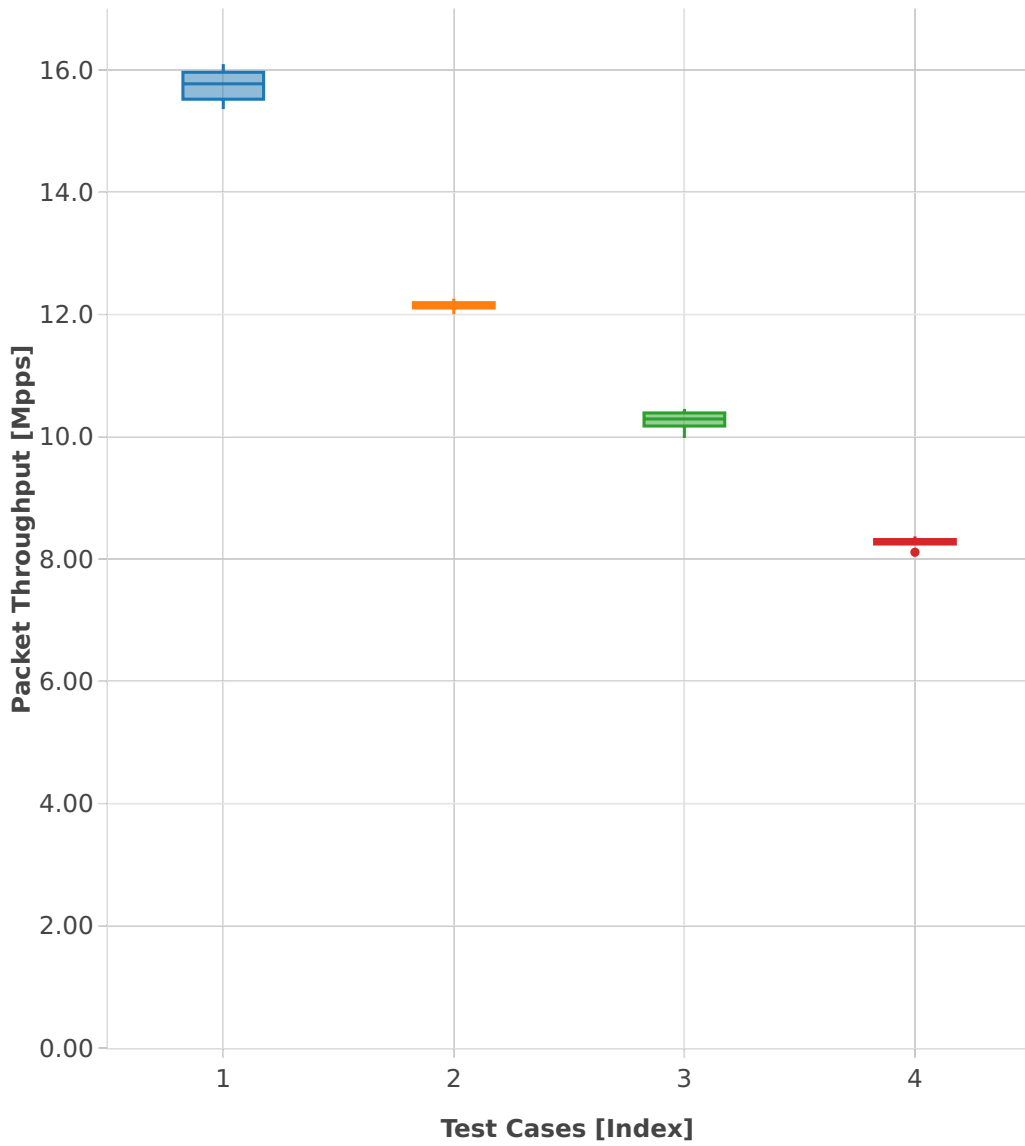

Throughput: ip6-2n-skx-x710-78b-2t1c-base_and_scale-ndr

- 1. (10 runs) ethip6-ip6base
- 2. (10 runs) ethip6-ip6scale20k
- 3. (10 runs) ethip6-ip6scale200k
- 4. (09 runs) ethip6-ip6scale2m