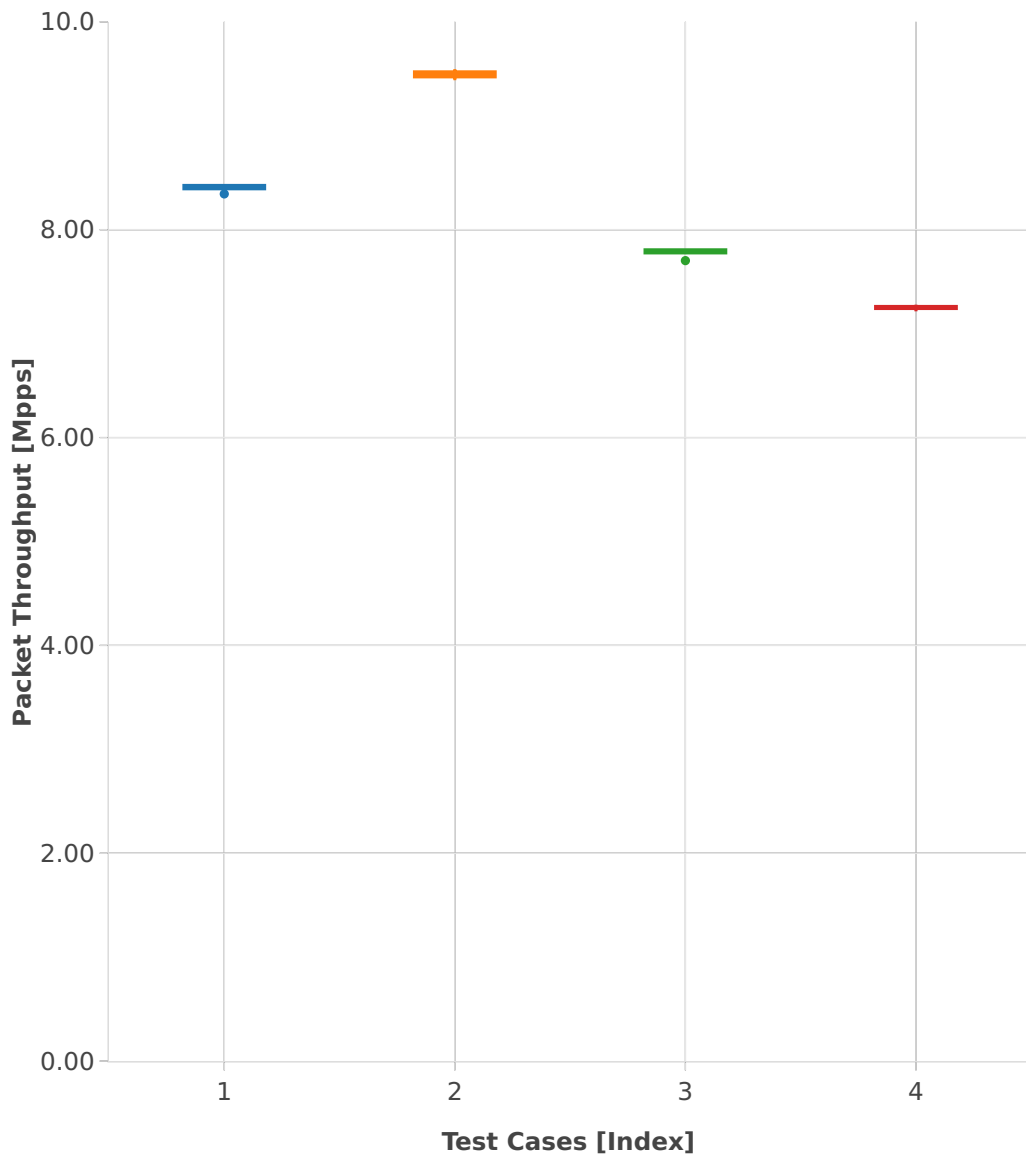

### Throughput: ip4tun-3n-skx-x710-64b-2t1c-base\_and\_scale-pdr

- 1. (10 runs) ethip4lispip4-ip4base
- 2. (10 runs) dot1q--ethip4vxlan-l2bdscale1l2bd1vlan1vxlan
- 3. (10 runs) dot1q--ethip4vxlan-l2bdscale10l2bd10vlan10vxlan
- 4. (10 runs) dot1q--ethip4vxlan-l2bdscale100l2bd100vlan100vxlan