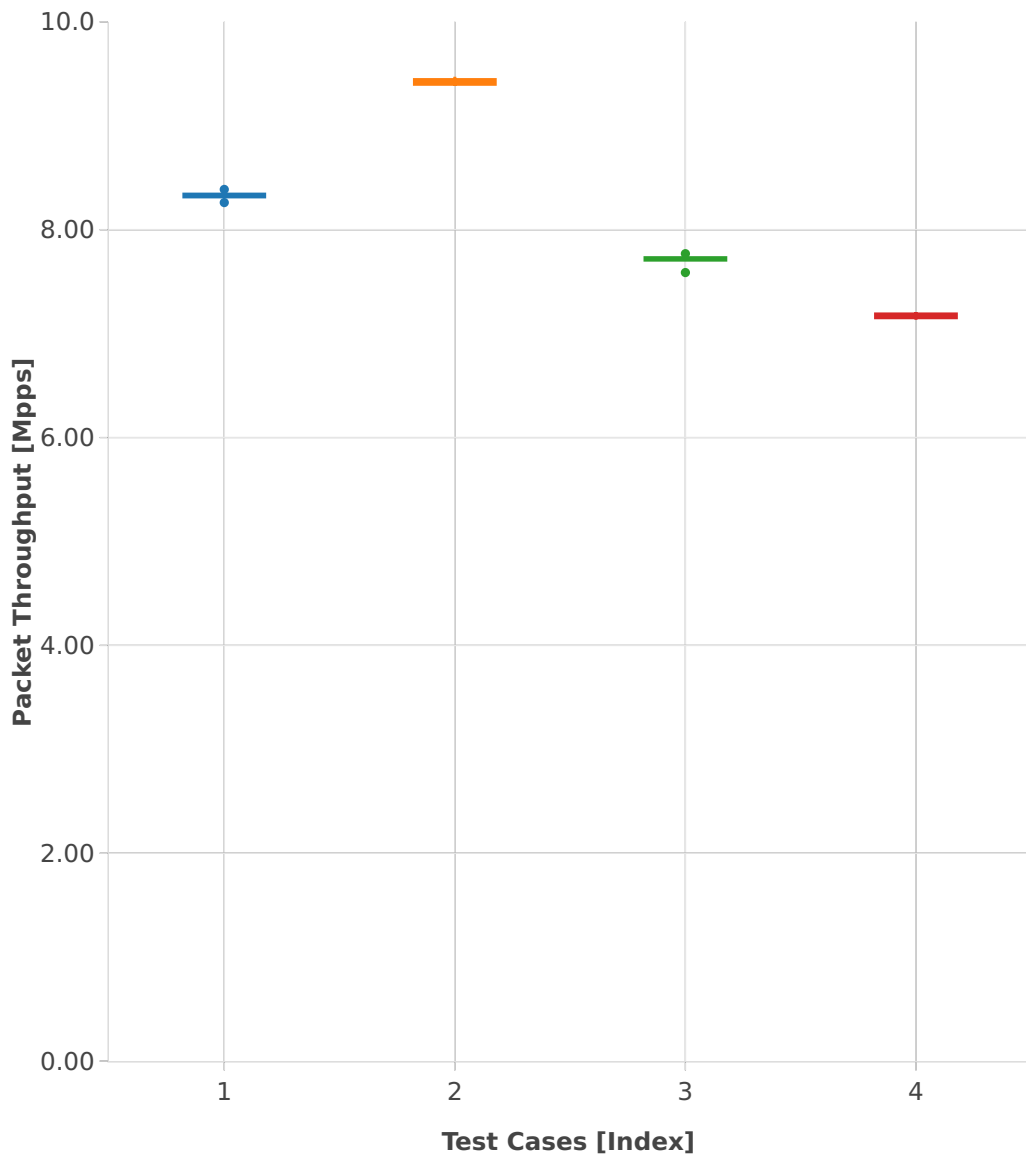

# Throughput: ip4tun-3n-skx-x710-64b-2t1c-base\_and\_scale-ndr

- 1. (10 runs) ethip4lispip4-ip4base
- 2. (10 runs) dot1q--ethip4vxlan-l2bdscale1l2bd1vlan1vxlan
- 3. (10 runs) dot1q--ethip4vxlan-l2bdscale10l2bd10vlan10vxlan
- 4. (10 runs) dot1q--ethip4vxlan-l2bdscale100l2bd100vlan100vxlan