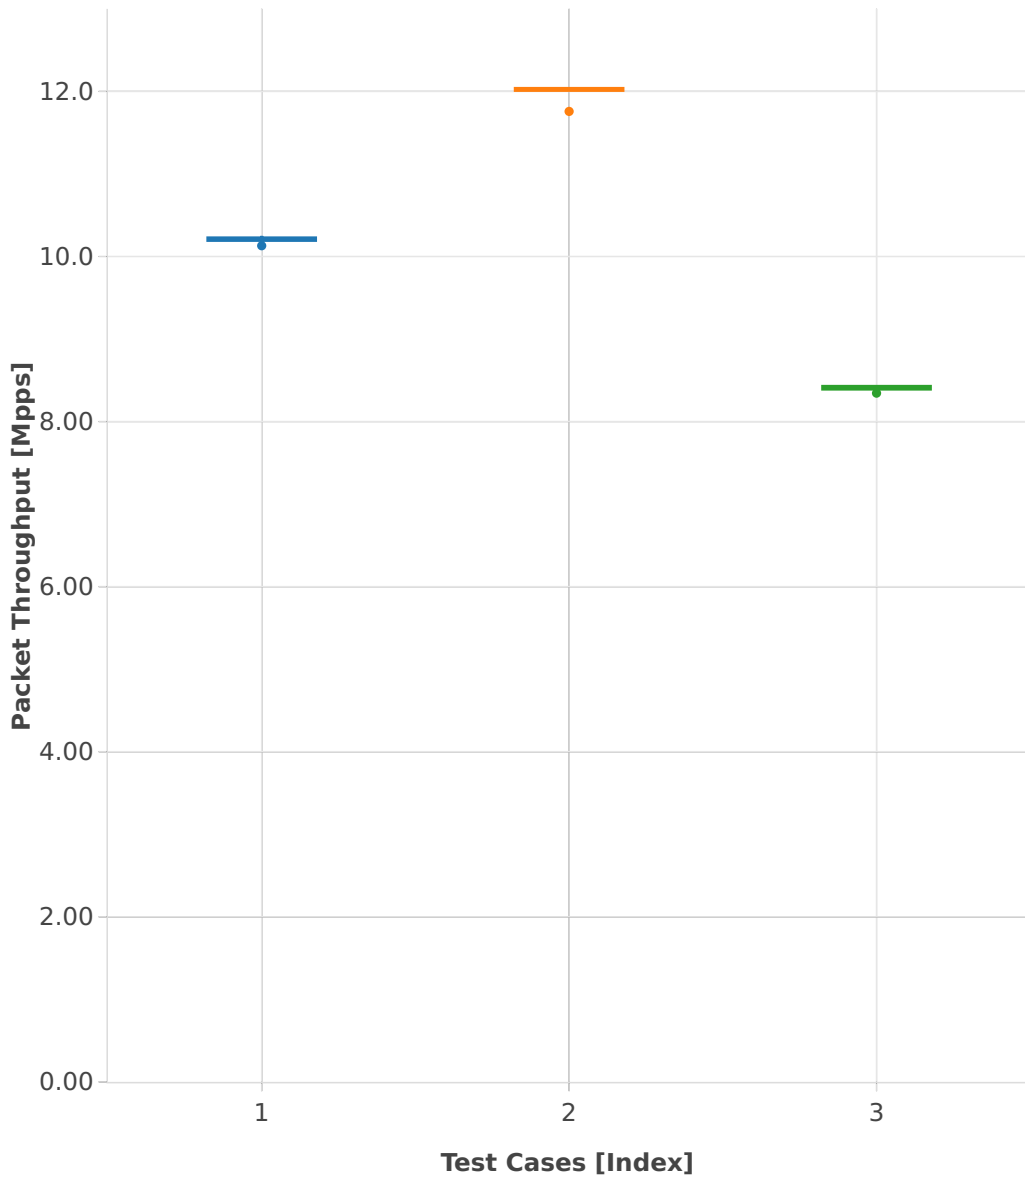

Throughput: ip4tun-3n-skx-x710-64b-2t1c-base_and_features-pdr

- 1. (10 runs) ethip4vxlan-l2bdbasemaclrn
- 2. (10 runs) ethip4vxlan-l2xcbase
- 3. (10 runs) ethip4lispip4-ip4base