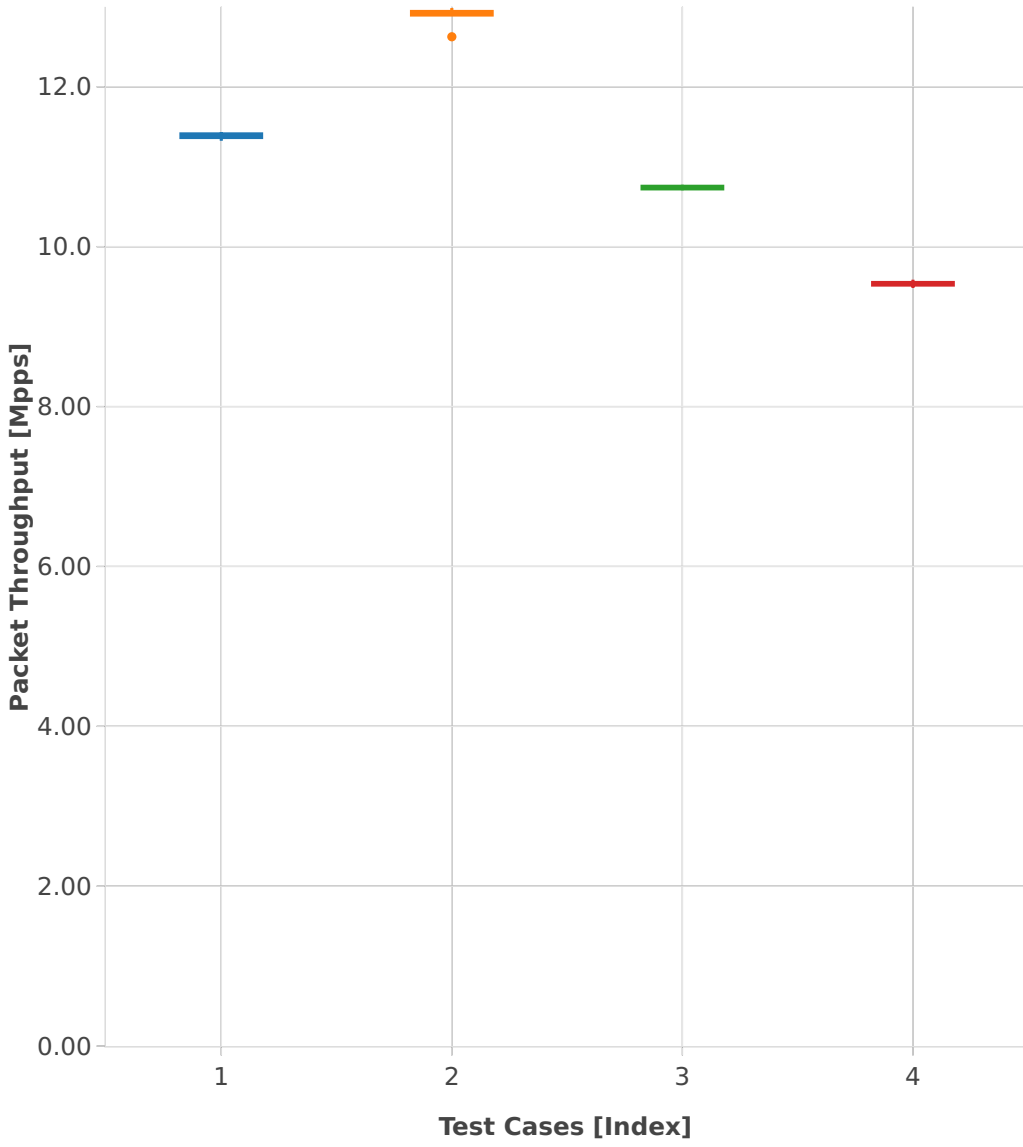

Throughput: ip4tun-3n-hsw-x710-64b-2t2c-base_and_scale-pdr

- 1. (10 runs) ethip4lispip4-ip4base
- 2. (10 runs) dot1q--ethip4vxlan-l2bdscale1l2bd1vlan1vxlan
- 3. (10 runs) dot1q--ethip4vxlan-l2bdscale10l2bd10vlan10vxlan
- 4. (10 runs) dot1q--ethip4vxlan-l2bdscale100l2bd100vlan100vxlan