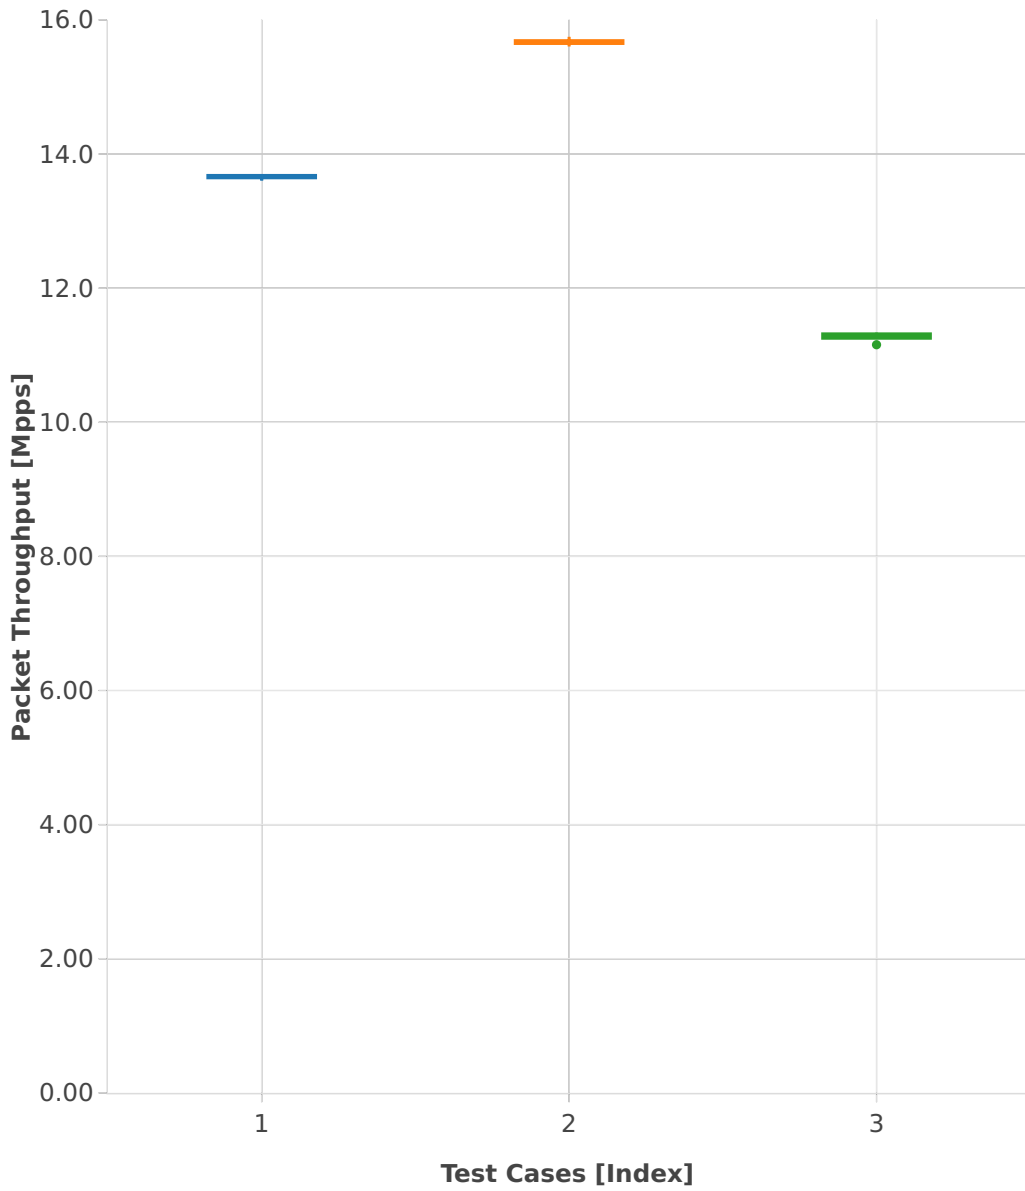

Throughput: ip4tun-3n-hsw-x710-64b-2t2c-base_and_features-ndr

- 1. (10 runs) ethip4vxlan-l2bdbasemaclrn
- 2. (10 runs) ethip4vxlan-l2xcbase
- 3. (10 runs) ethip4lispip4-ip4base