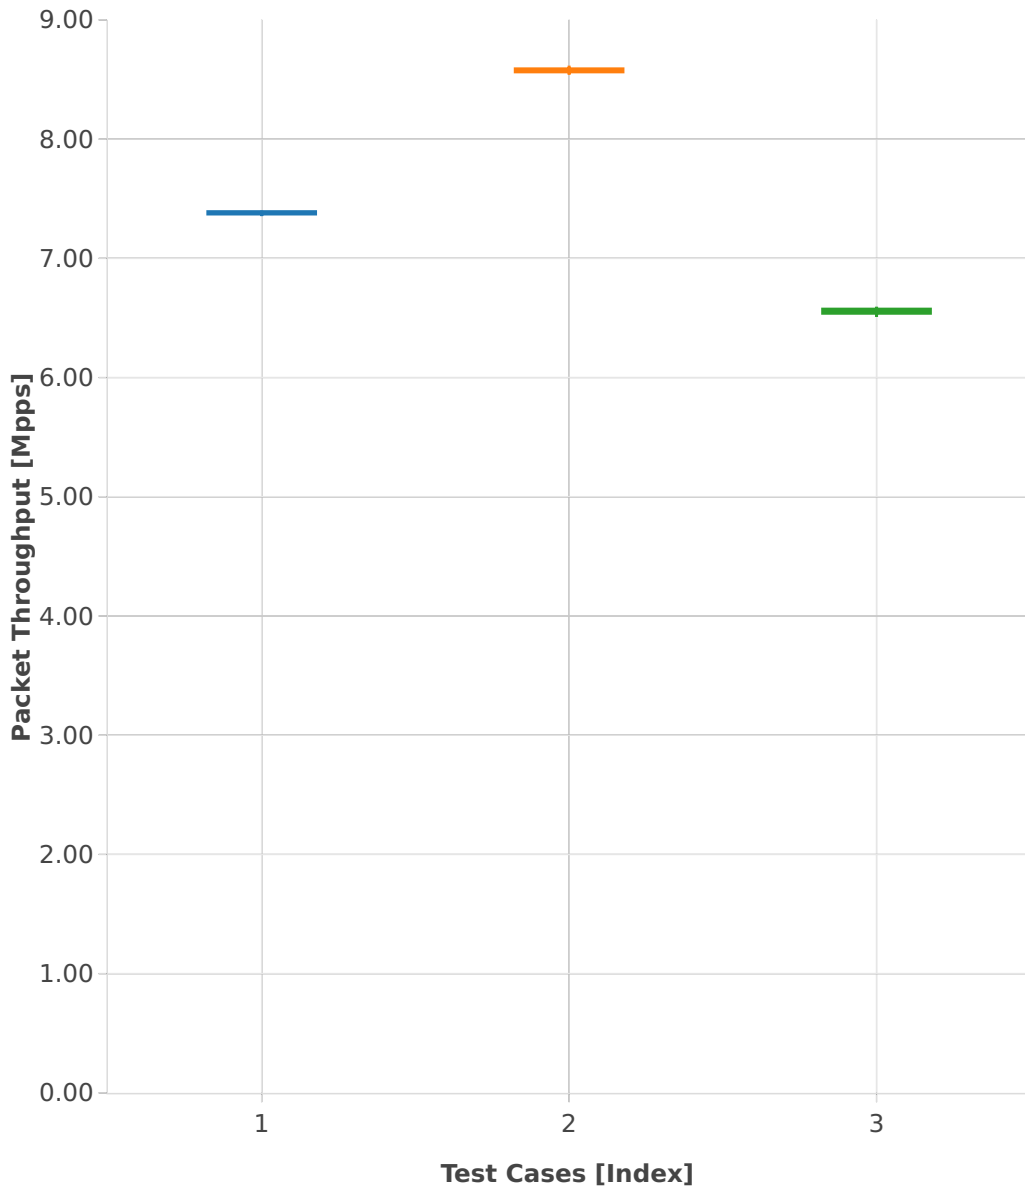

Throughput: ip4tun-3n-hsw-x710-64b-1t1c-base_and_features-pdr

- 1. (10 runs) ethip4vxlan-l2bdbasemaclrn
- 2. (10 runs) ethip4vxlan-l2xcbase
- 3. (10 runs) ethip4lispip4-ip4base