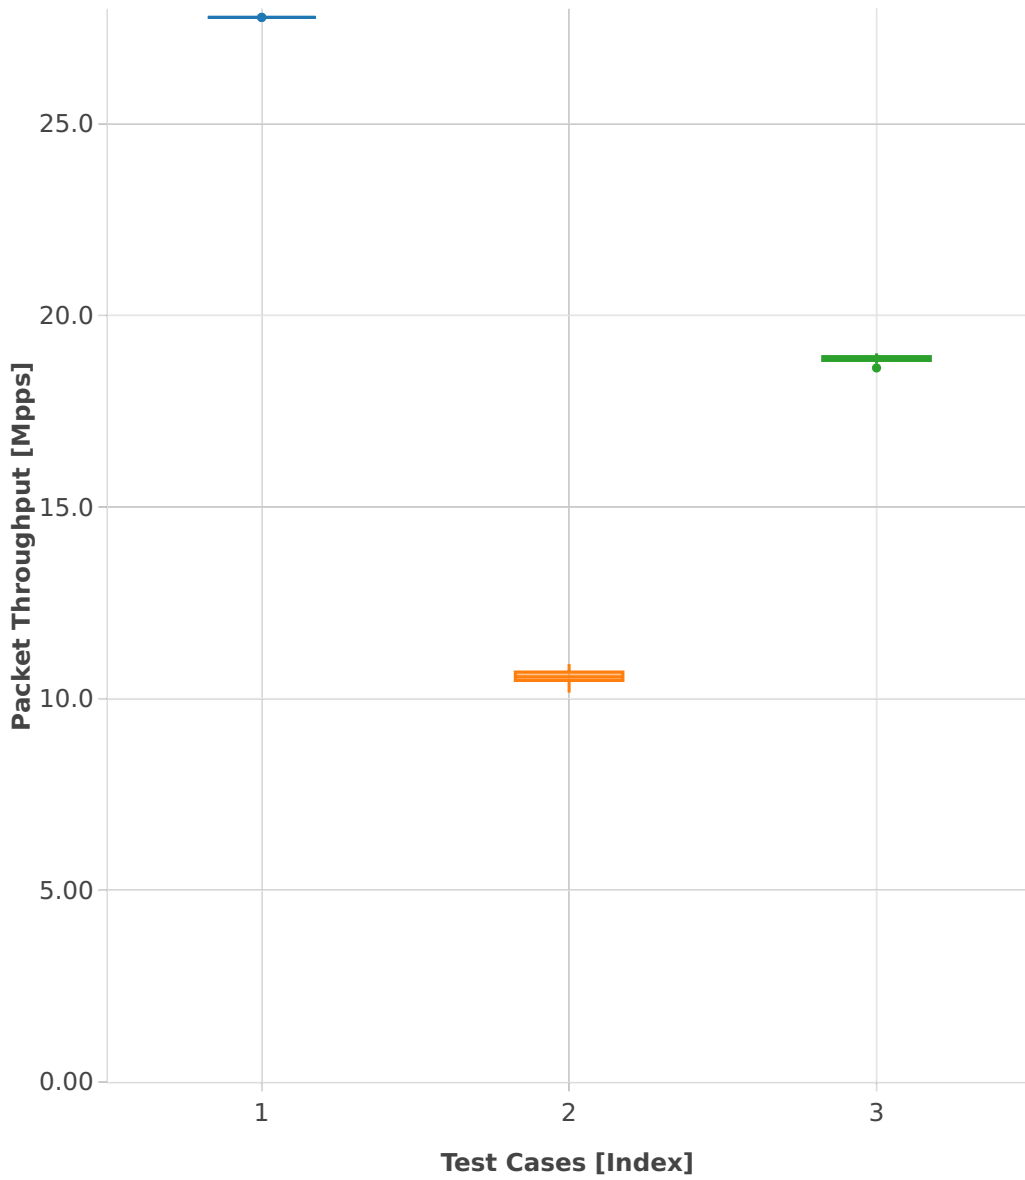

Throughput: ip4-3n-skx-x710-64b-4t2c-features-nat44-ndr

- 1. (10 runs) ethip4-ip4base
- 2. (10 runs) ethip4udp-ip4base-nat44
- 3. (10 runs) ethip4udp-ip4scale1000-udpsrcscale15-nat44