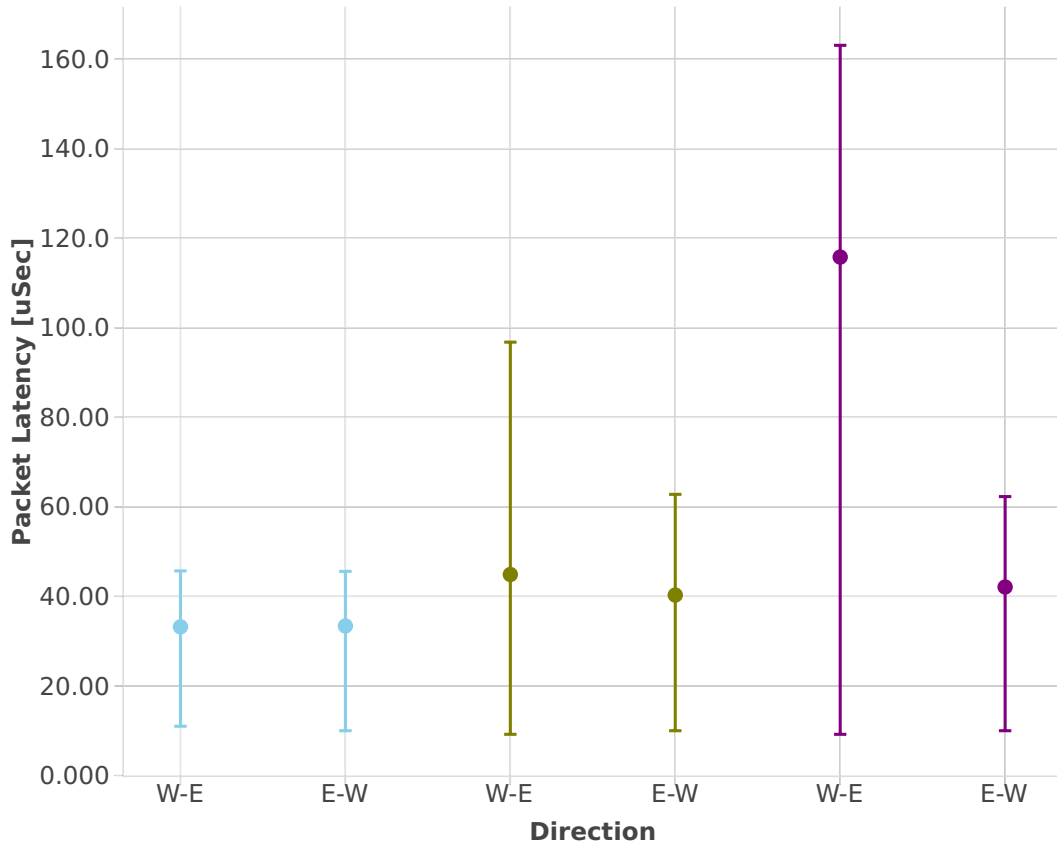

Latency: ip4-3n-skx-x710-64b-4t2c-features-nat44-ndr

- ethip4-ip4base
- ethip4udp-ip4base-nat44
- ethip4udp-ip4scale1000-udpsrcscale15-nat44