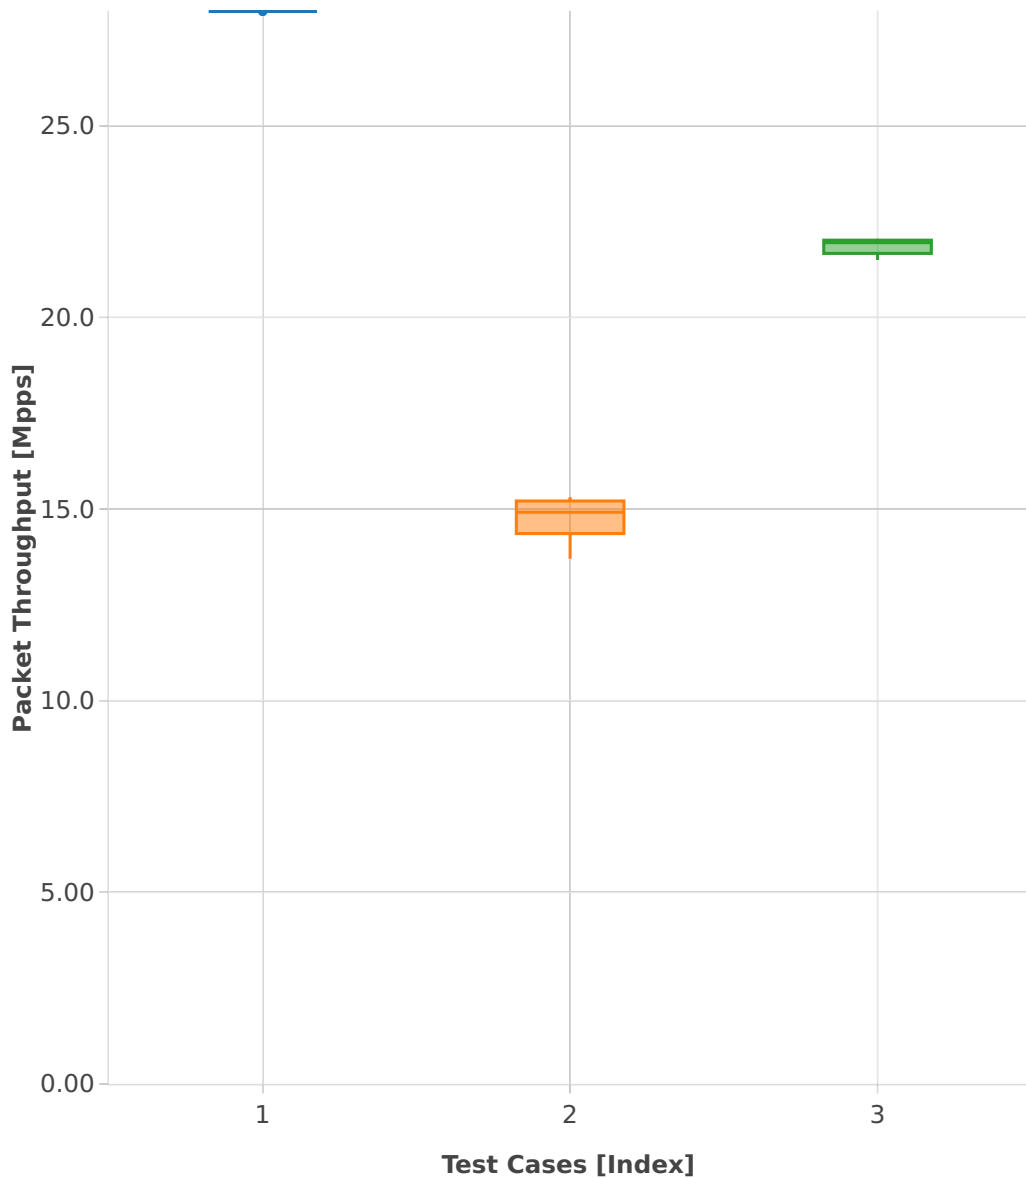

Throughput: ip4-3n-skx-x710-64b-4t2c-features-iacl-pdr

- 1. (10 runs) dot1q-ip4base
- 2. (10 runs) ethip4udp-ip4base-iacl50sl-10kflows
- 3. (10 runs) ethip4udp-ip4base-iacl50sf-10kflows