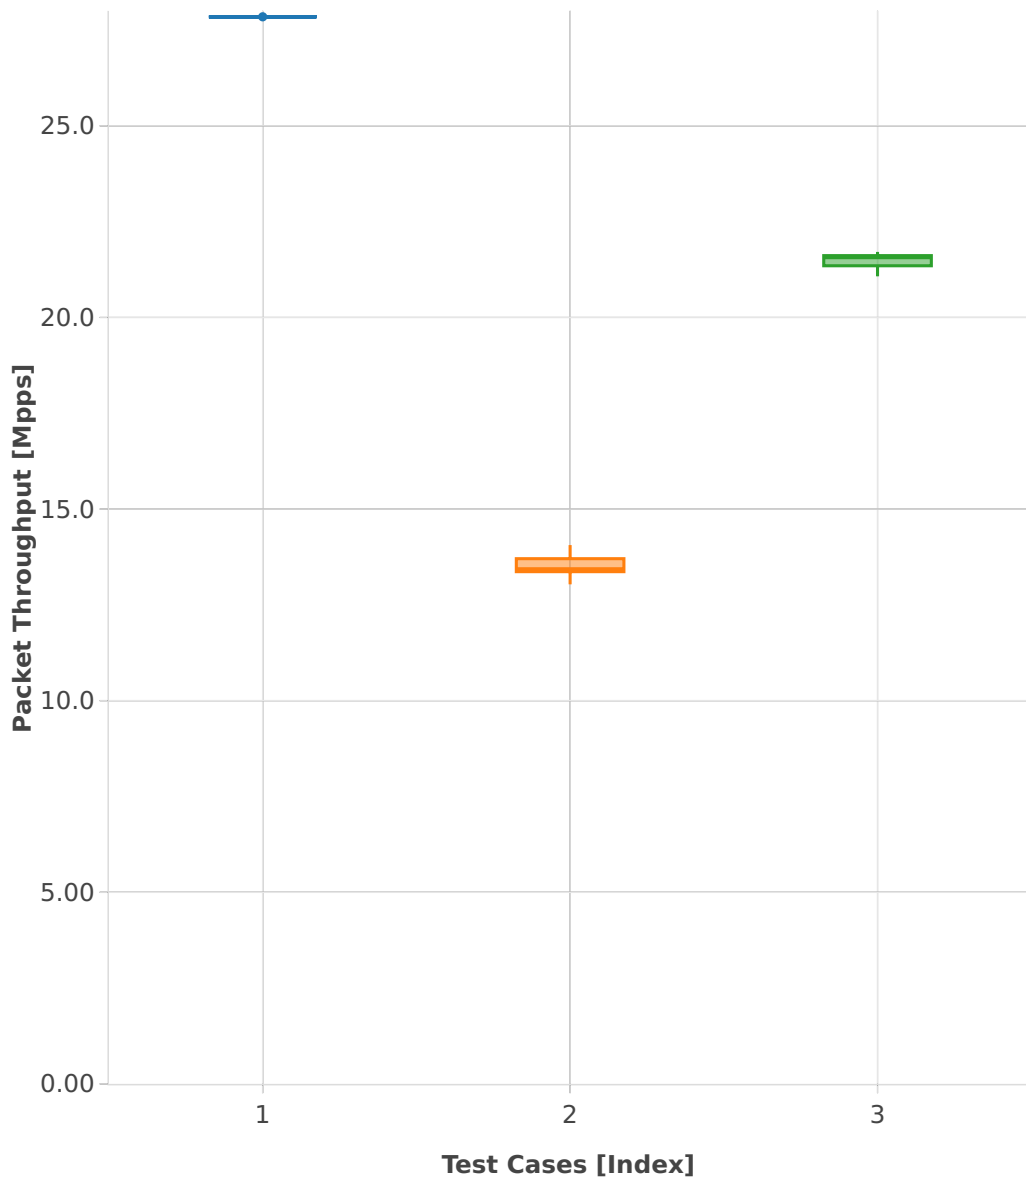

Throughput: ip4-3n-skx-x710-64b-4t2c-features-iacl-ndr

- 1. (10 runs) dot1q-ip4base
- 2. (10 runs) ethip4udp-ip4base-iacl50sl-10kflows
- 3. (10 runs) ethip4udp-ip4base-iacl50sf-10kflows