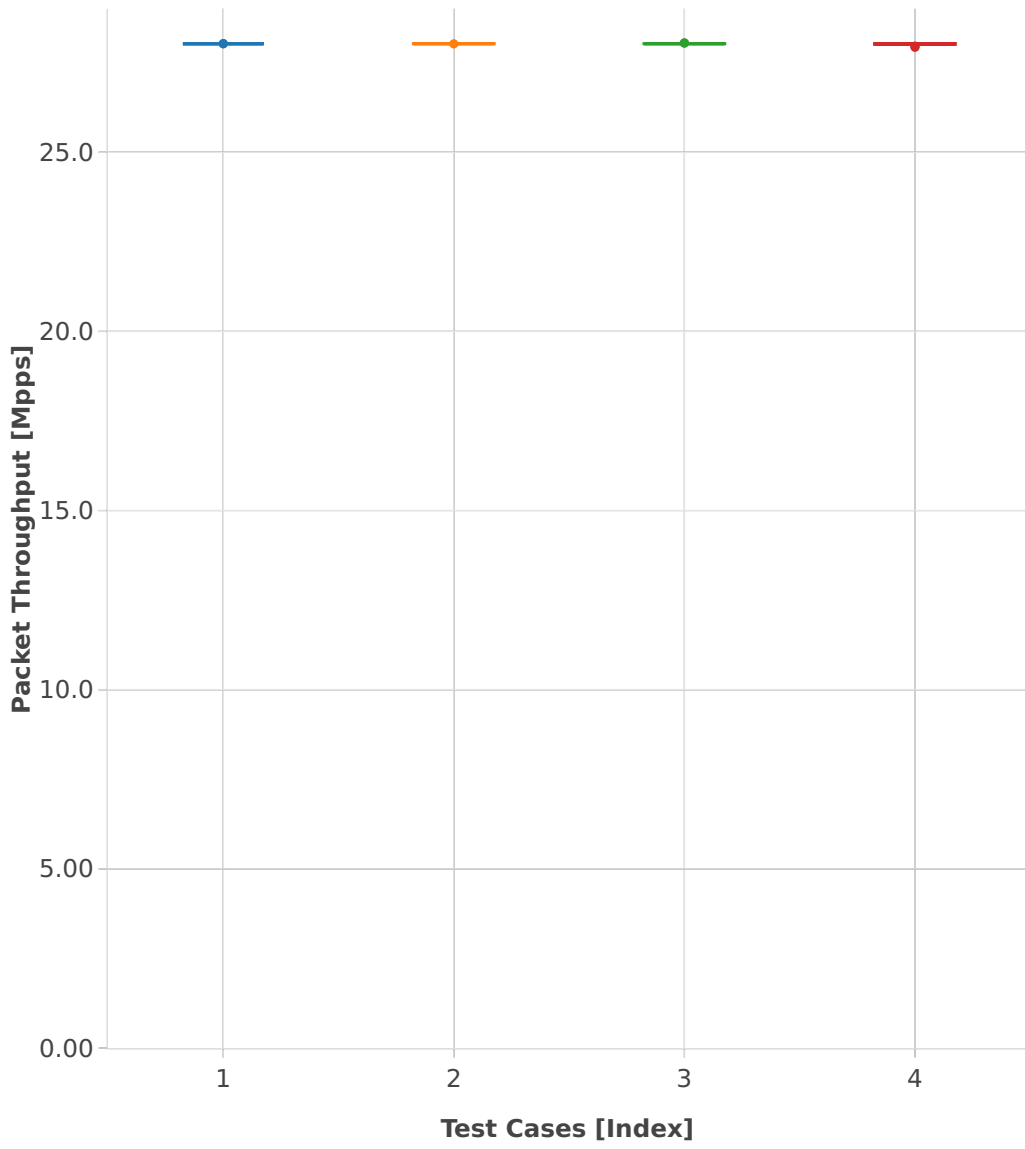

# Throughput: ip4-3n-skx-x710-64b-4t2c-base\_and\_scale-pdr

- 1. (10 runs) ethip4-ip4base
- 2. (10 runs) ethip4-ip4scale20k
- 3. (10 runs) ethip4-ip4scale200k
- 4. (10 runs) ethip4-ip4scale2m