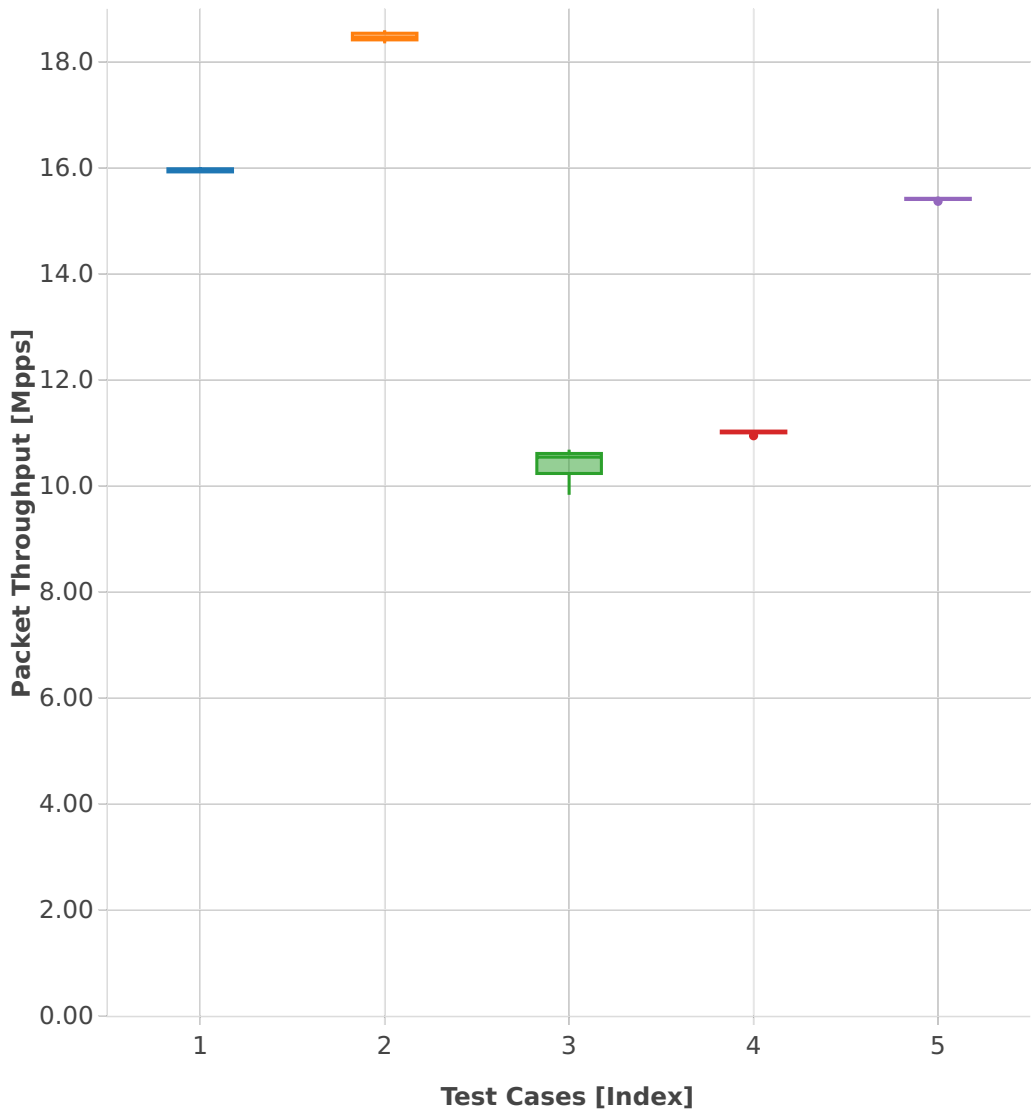

Throughput: ip4-3n-skx-x710-64b-2t1c-features-ndr

- 1. (10 runs) dot1q-ip4base
- 2. (10 runs) ethip4-ip4base
- 3. (10 runs) ethip4udp-ip4base-nat44
- 4. (10 runs) ethip4-ip4base-ipolicemarkbase
- 5. (10 runs) ethip4-ip4base-copwhtlistbase