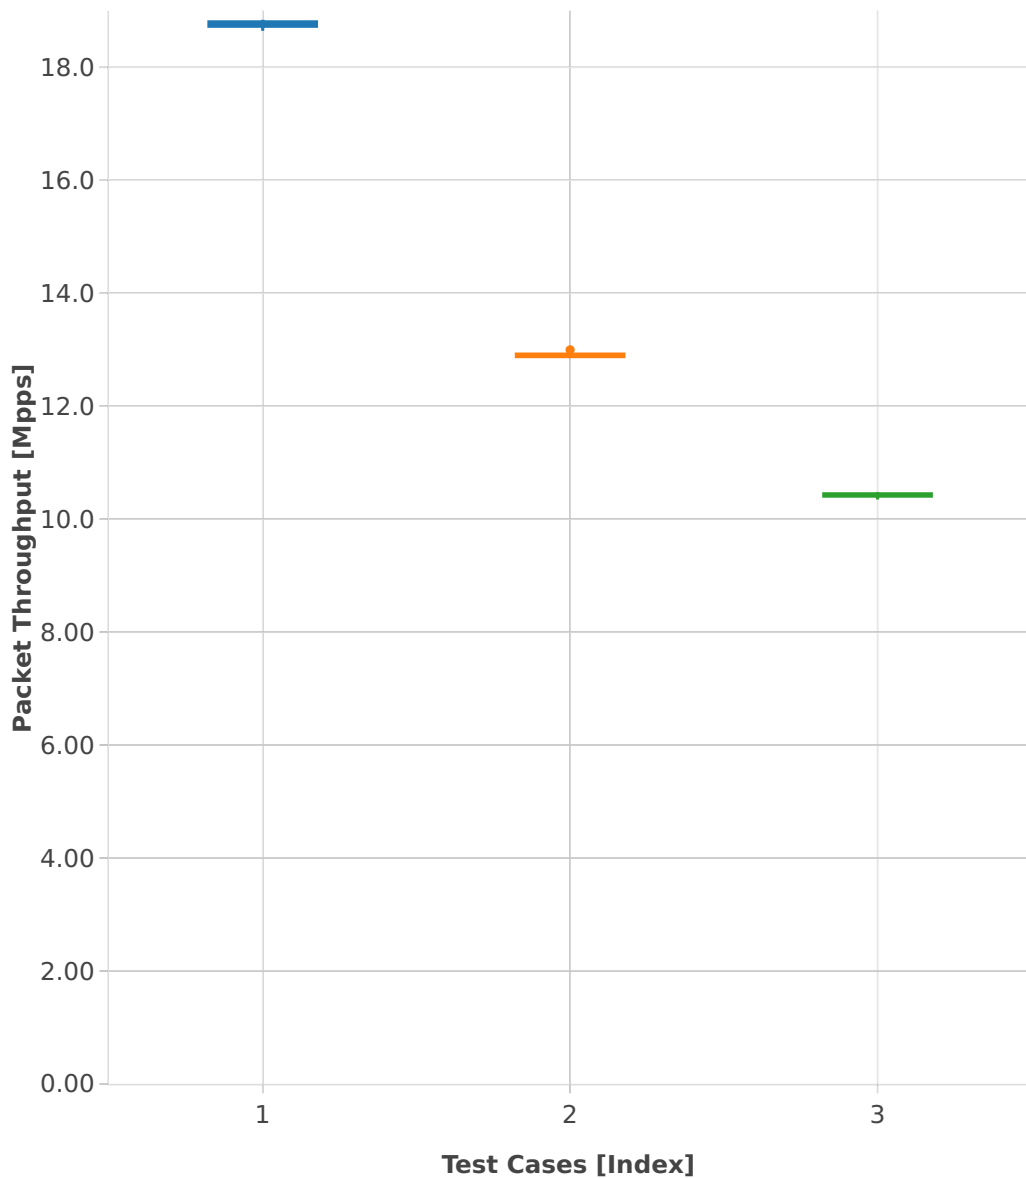

Throughput: ip4-3n-skx-x710-64b-2t1c-features-nat44-pdr

- 1. (10 runs) ethip4-ip4base
- 2. (10 runs) ethip4udp-ip4base-nat44
- 3. (10 runs) ethip4udp-ip4scale1000-udpsrcscale15-nat44