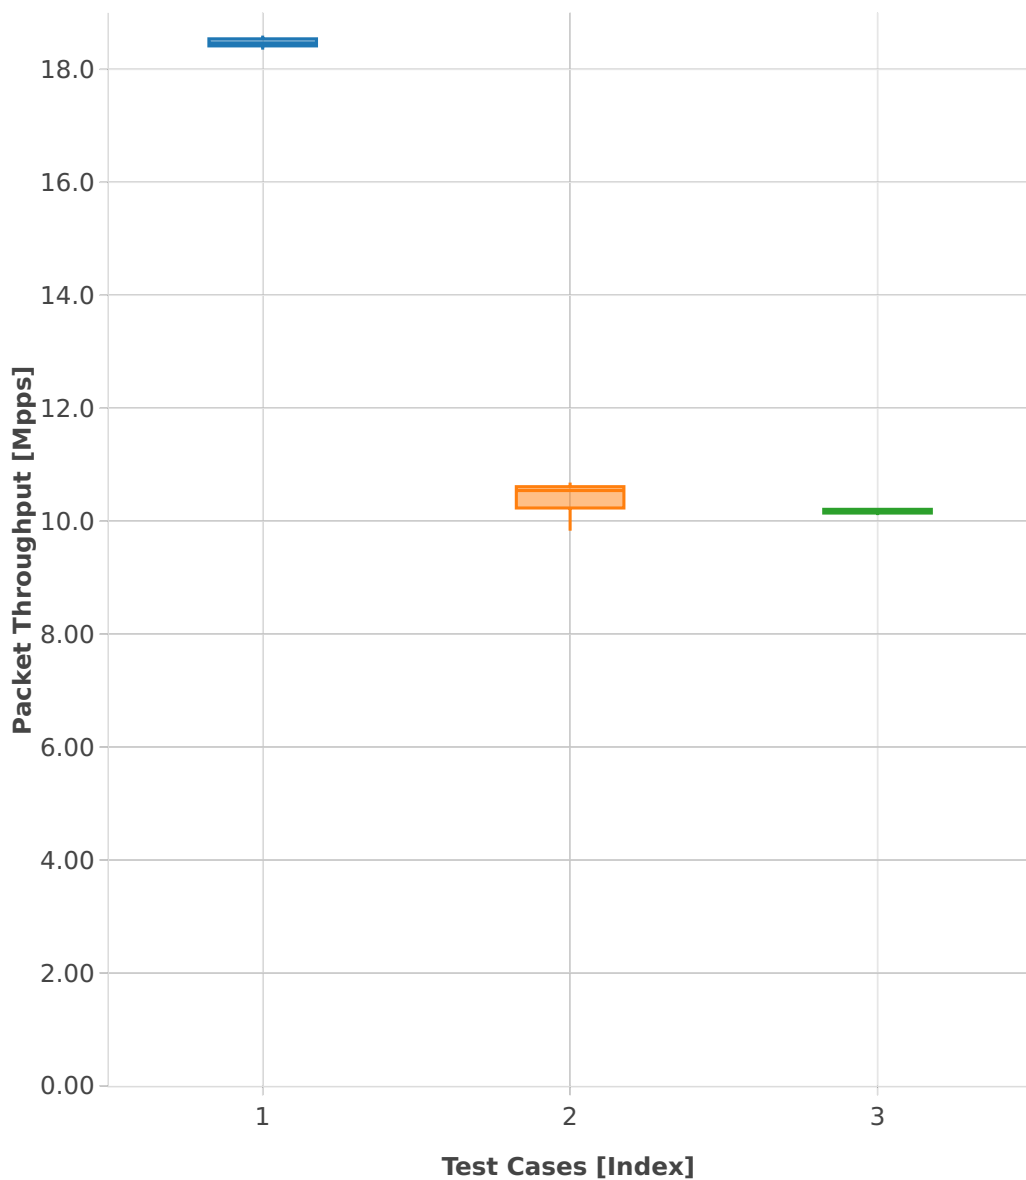

Throughput: ip4-3n-skx-x710-64b-2t1c-features-nat44-ndr

- 1. (10 runs) ethip4-ip4base
- 2. (10 runs) ethip4udp-ip4base-nat44
- 3. (10 runs) ethip4udp-ip4scale1000-udpsrcscale15-nat44