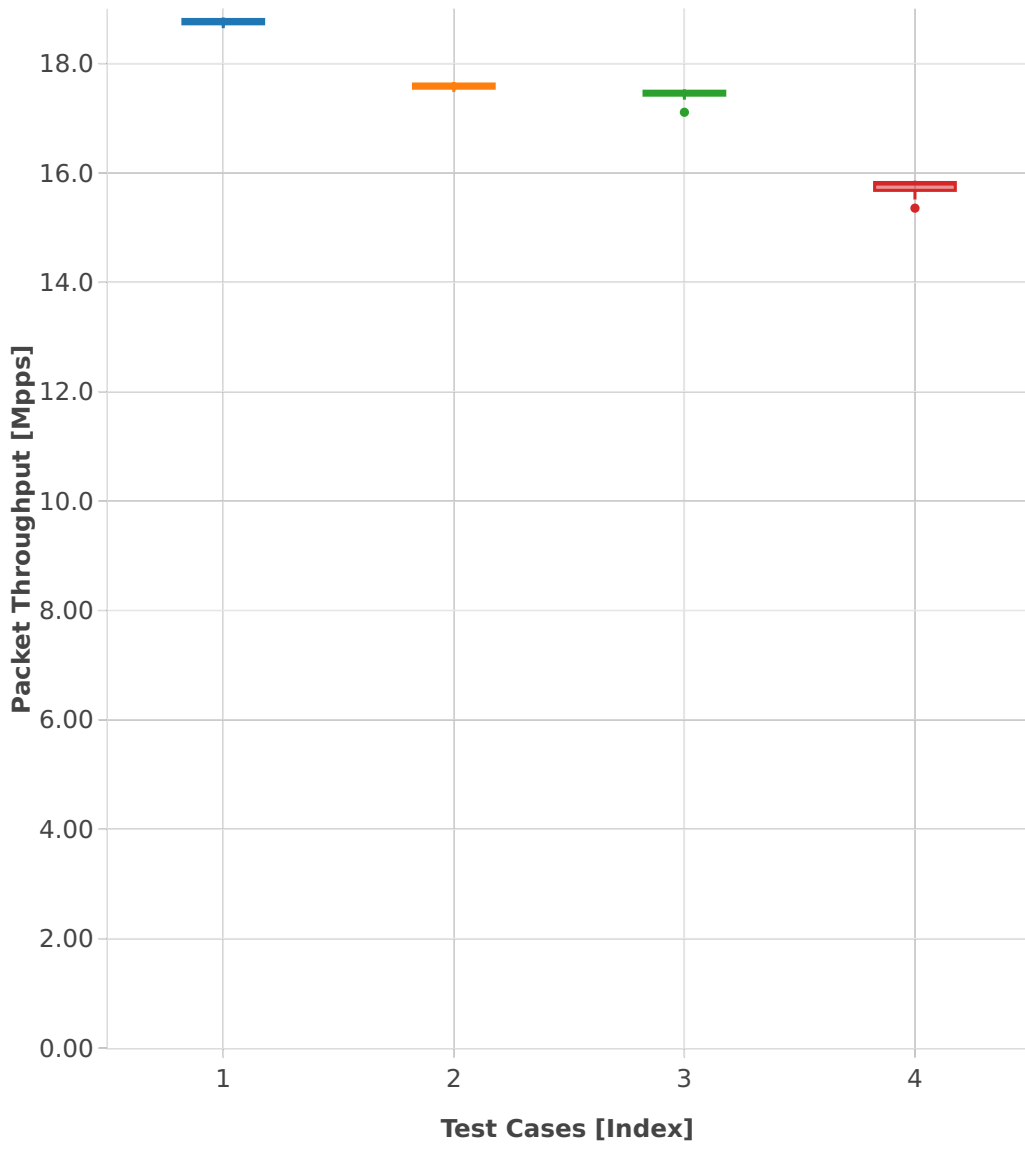

# Throughput: ip4-3n-skx-x710-64b-2t1c-base\_and\_scale-pdr

- 1. (10 runs) ethip4-ip4base
- 2. (10 runs) ethip4-ip4scale20k
- 3. (10 runs) ethip4-ip4scale200k
- 4. (10 runs) ethip4-ip4scale2m