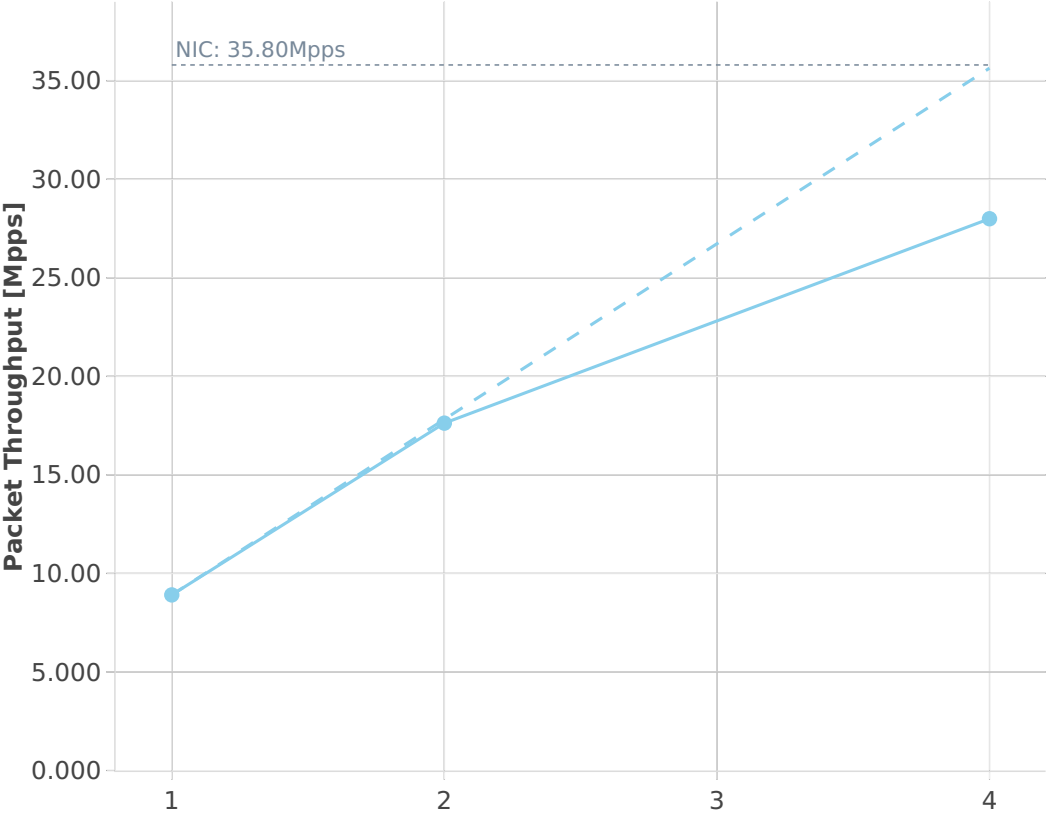

Speedup Multi-core: ip4-3n-hsw-xl710-64b-base-pdr

--- Perfect — Measured ··· Limit
● ethip4-ip4base