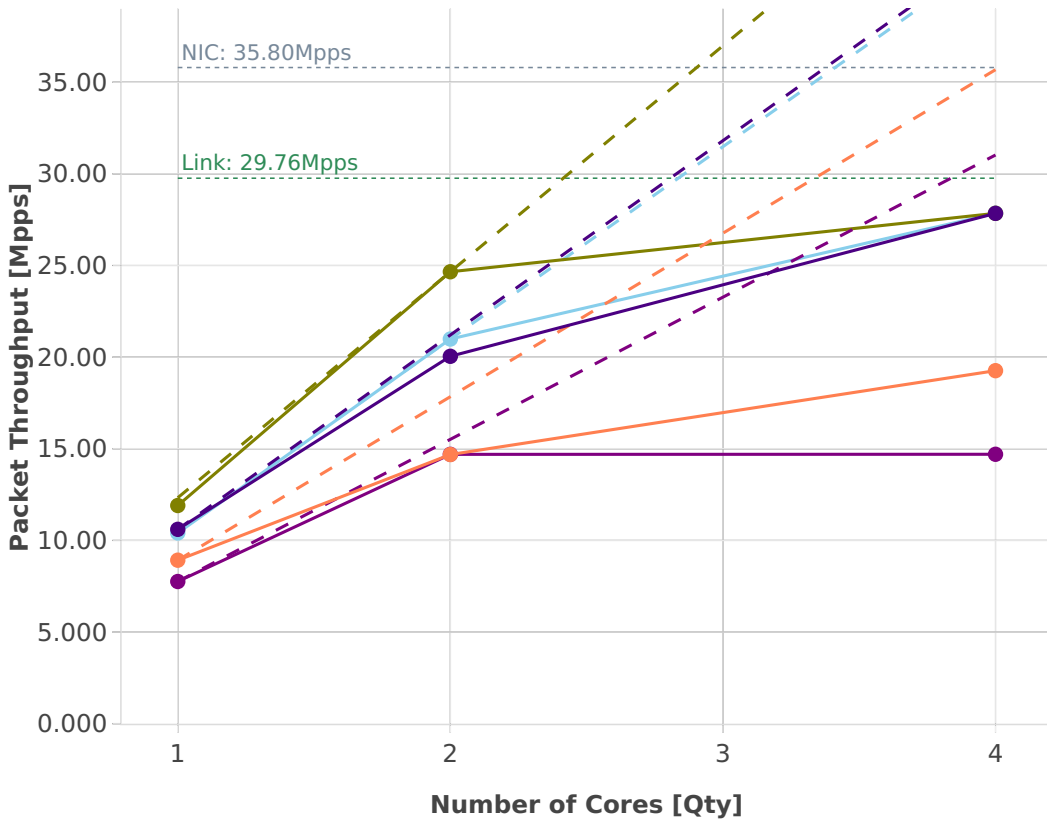

Speedup Multi-core: ip4-3n-hsw-x710-64b-features-ndr

-- Perfect — Measured ... Limit

- dot1q-ip4base
- ethip4-udp-ip4base-nat44
- ethip4-ip4base-copwhtlistbase
- ethip4-ip4base
- ethip4-ip4base-ipolicemarkbase