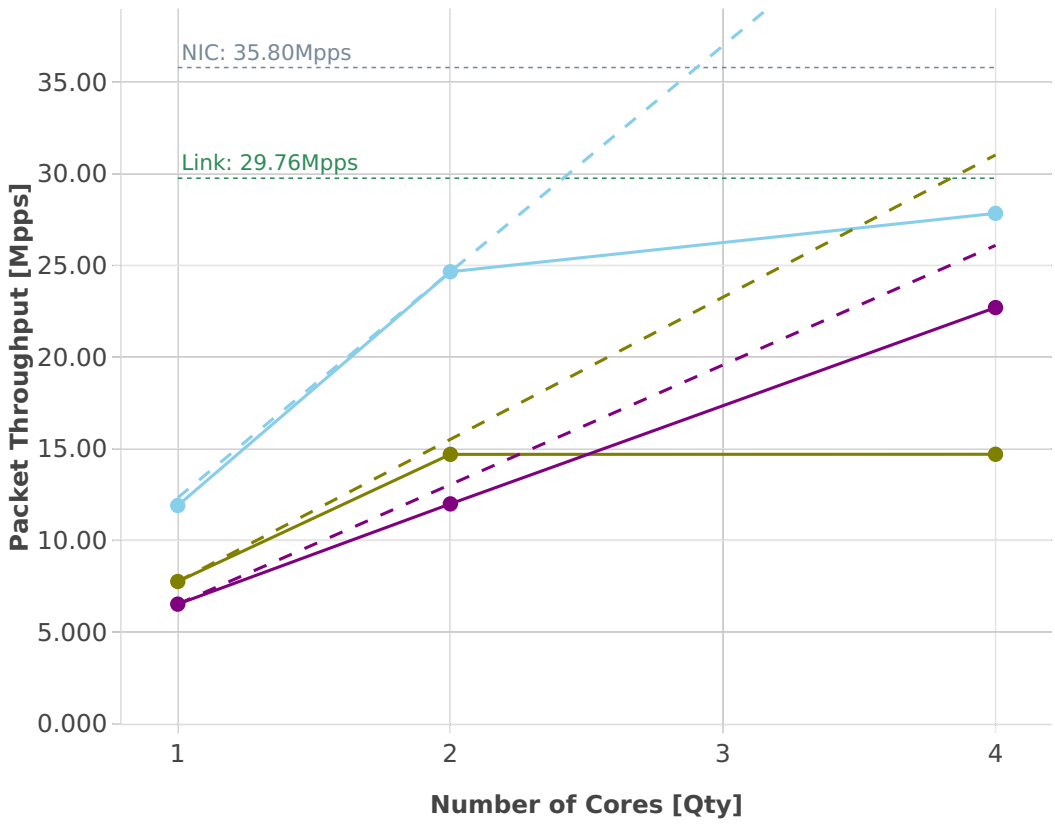

Speedup Multi-core: ip4-3n-hsw-x710-64b-features-nat44-ndr

-- Perfect — Measured ... Limit

● ethip4-ip4base
● ethip4udp-ip4base-nat44
● ethip4udp-ip4scale1000-udpsrcscale15-nat44