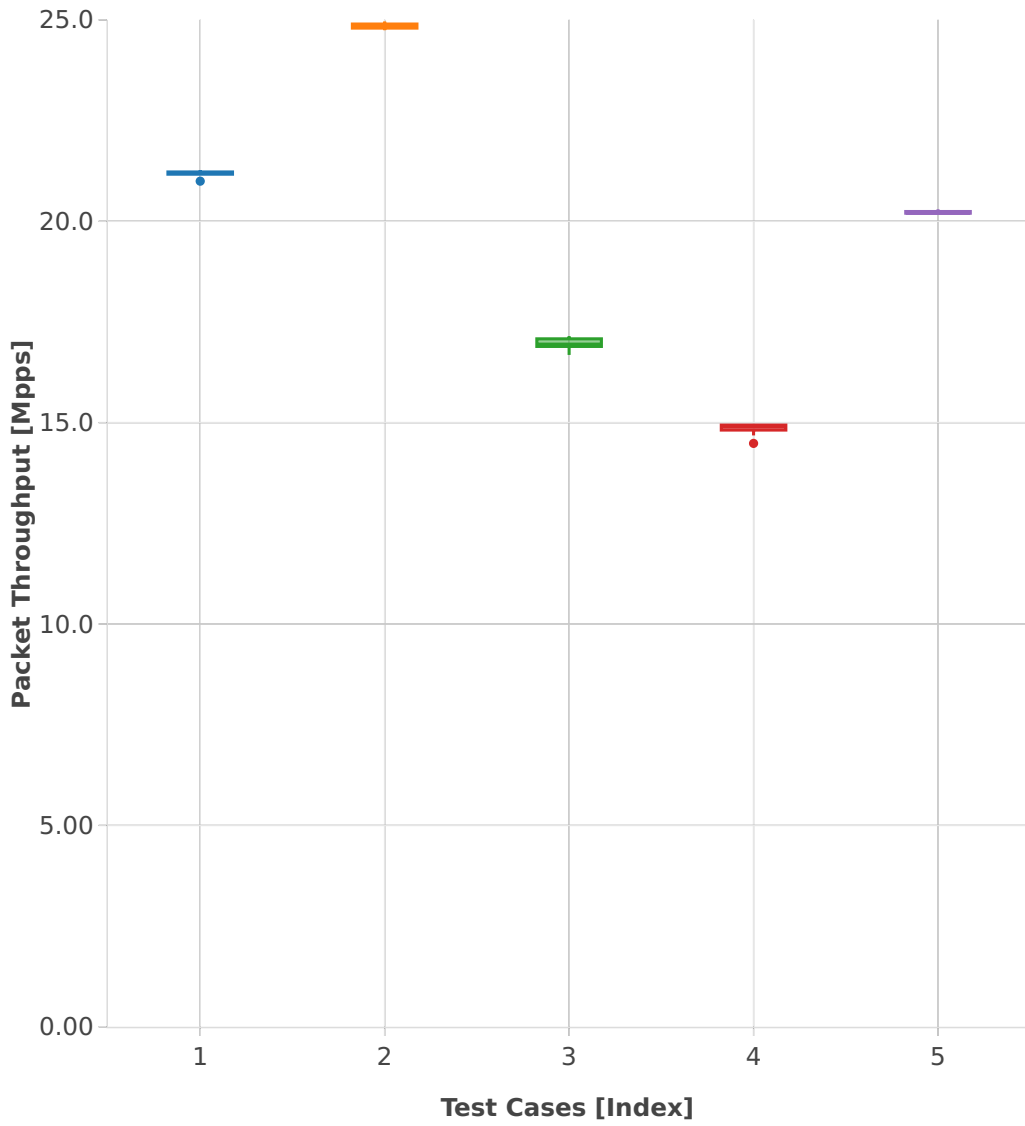

Throughput: ip4-3n-hsw-x710-64b-2t2c-features-pdr

- 1. (09 runs) dot1q-ip4base
- 2. (10 runs) ethip4-ip4base
- 3. (10 runs) ethip4udp-ip4base-nat44
- 4. (10 runs) ethip4-ip4base-ipolicemarkbase
- 5. (10 runs) ethip4-ip4base-copwhitelistbase