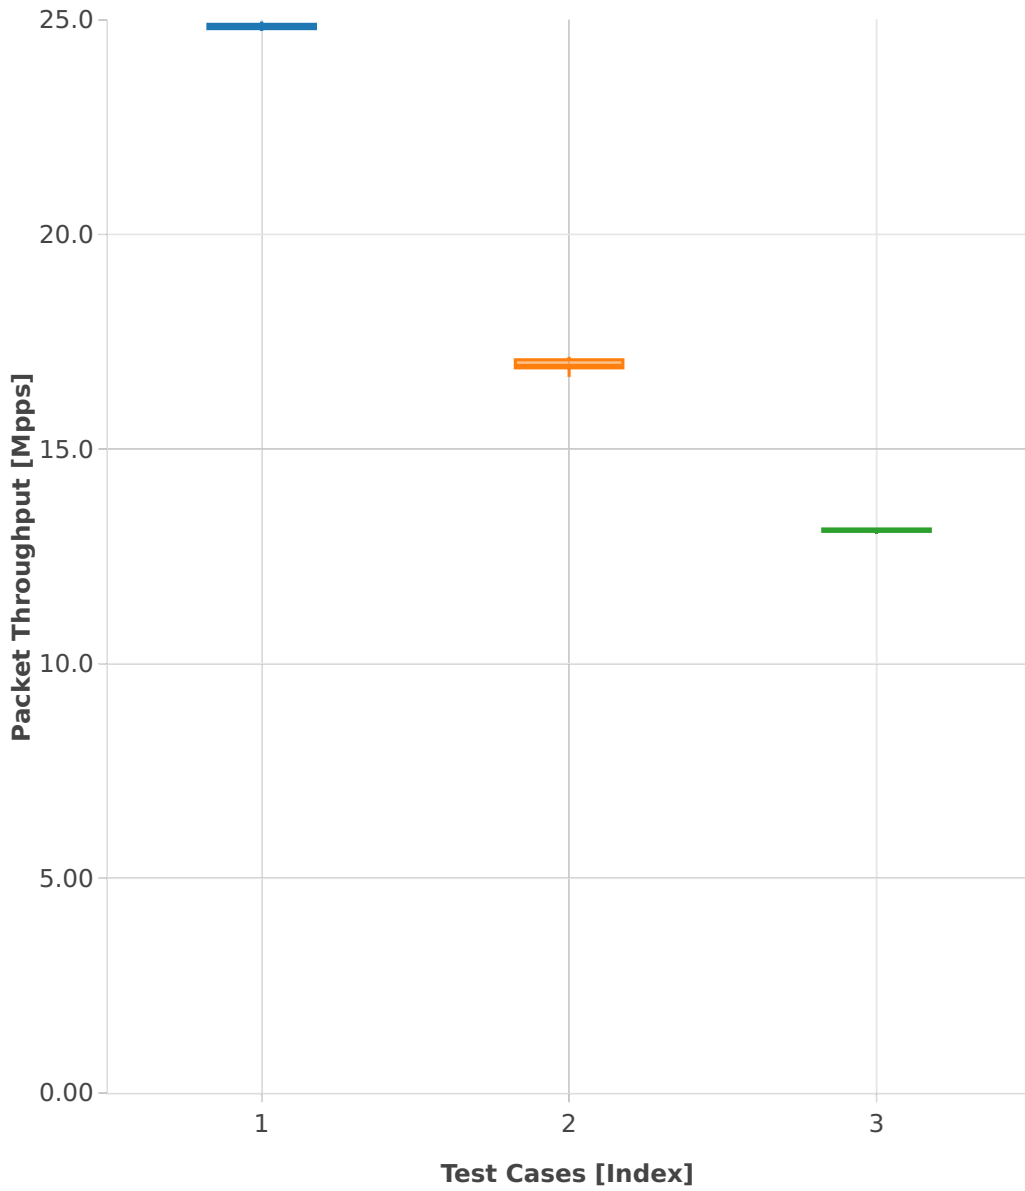

# Throughput: ip4-3n-hsw-x710-64b-2t2c-features-nat44-pdr

- 1. (10 runs) ethip4-ip4base
- 2. (10 runs) ethip4udp-ip4base-nat44
- 3. (10 runs) ethip4udp-ip4scale1000-udpsrcscale15-nat44