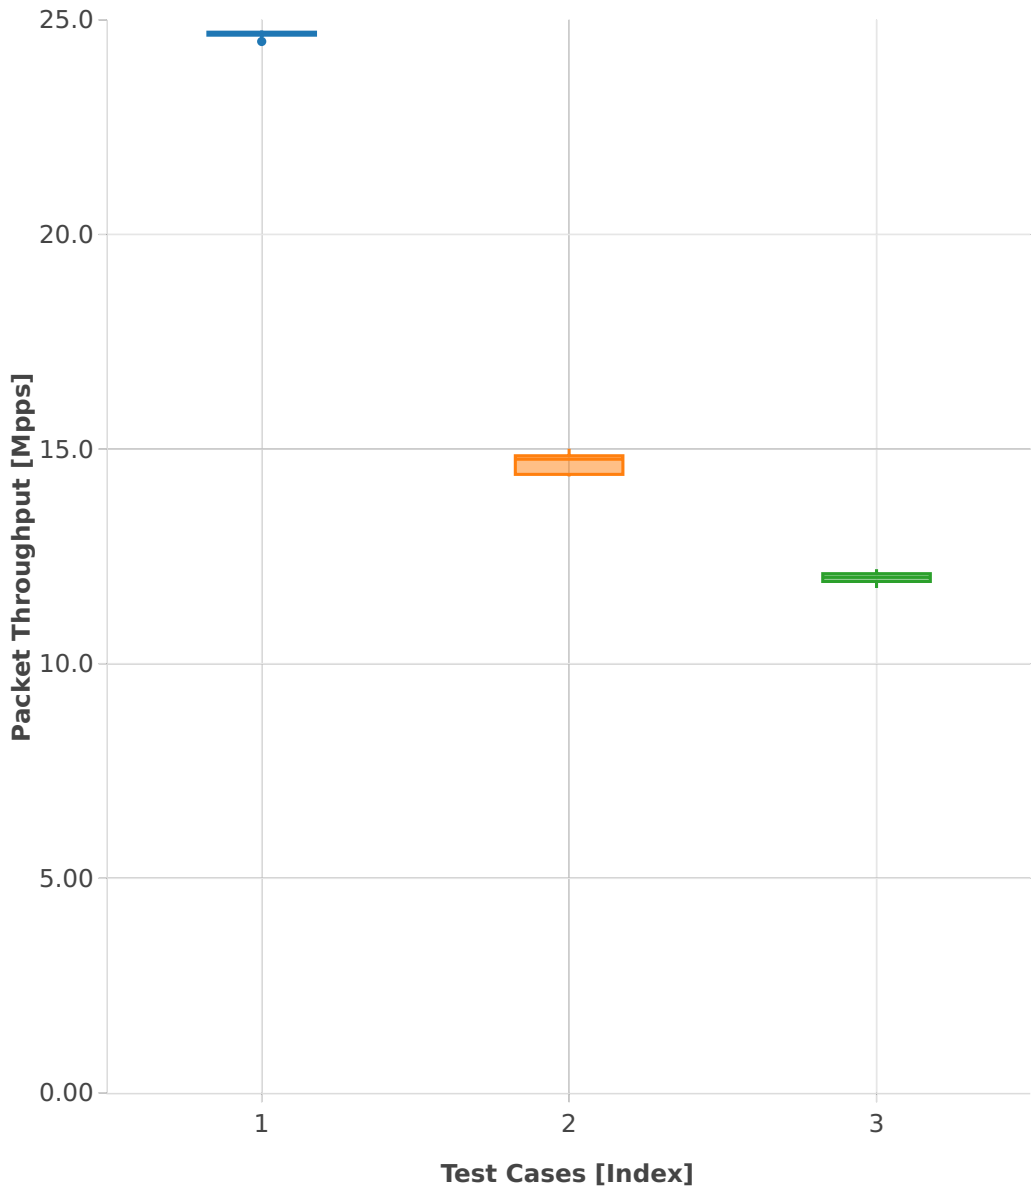

Throughput: ip4-3n-hsw-x710-64b-2t2c-features-nat44-ndr

- 1. (10 runs) ethip4-ip4base
- 2. (10 runs) ethip4udp-ip4base-nat44
- 3. (10 runs) ethip4udp-ip4scale1000-udpsrcscale15-nat44