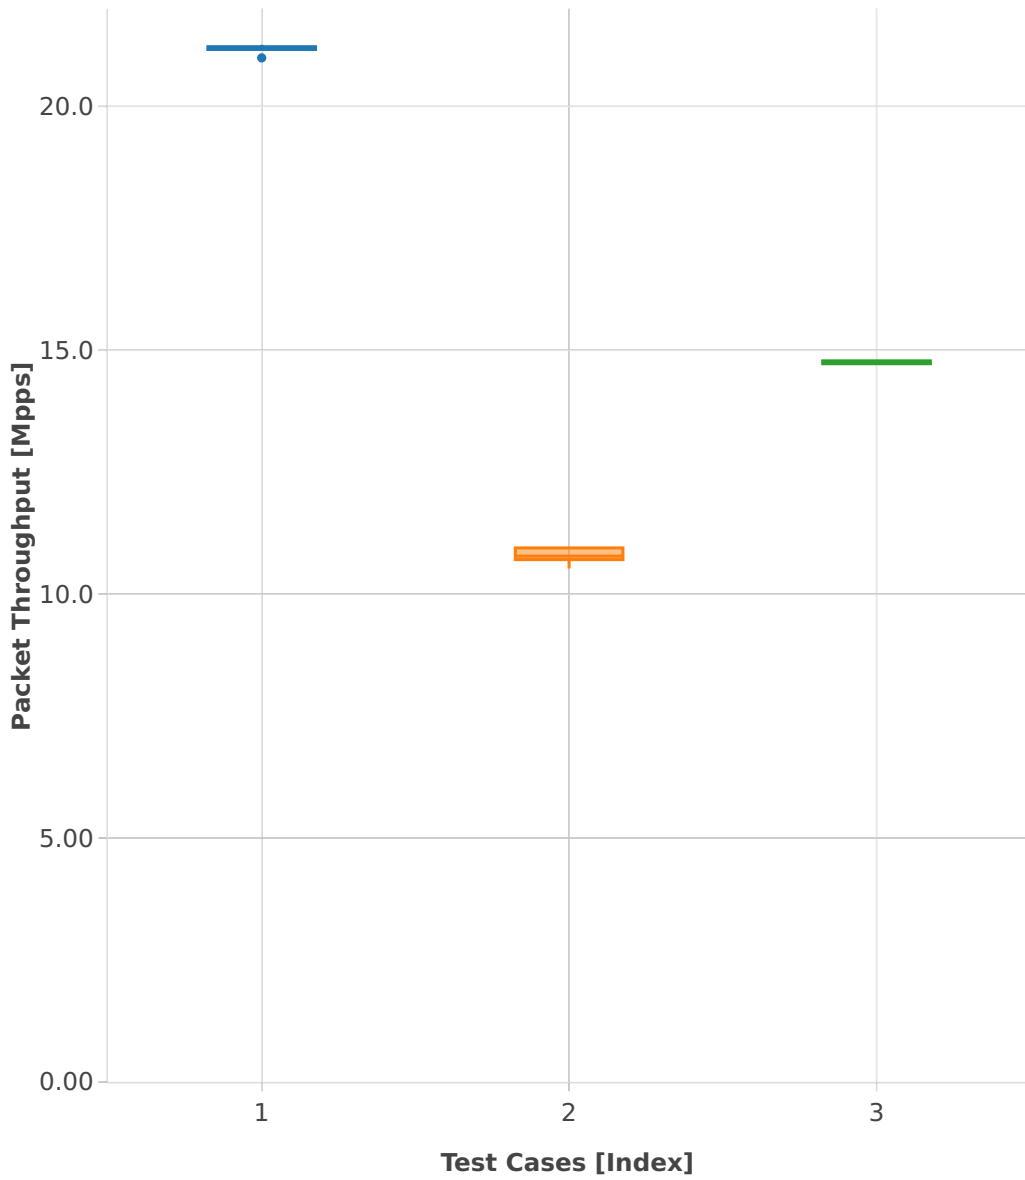

Throughput: ip4-3n-hsw-x710-64b-2t2c-features-iacl-pdr

- 1. (09 runs) dot1q-ip4base
- 2. (10 runs) ethip4udp-ip4base-iacl50sl-10kflows
- 3. (10 runs) ethip4udp-ip4base-iacl50sf-10kflows