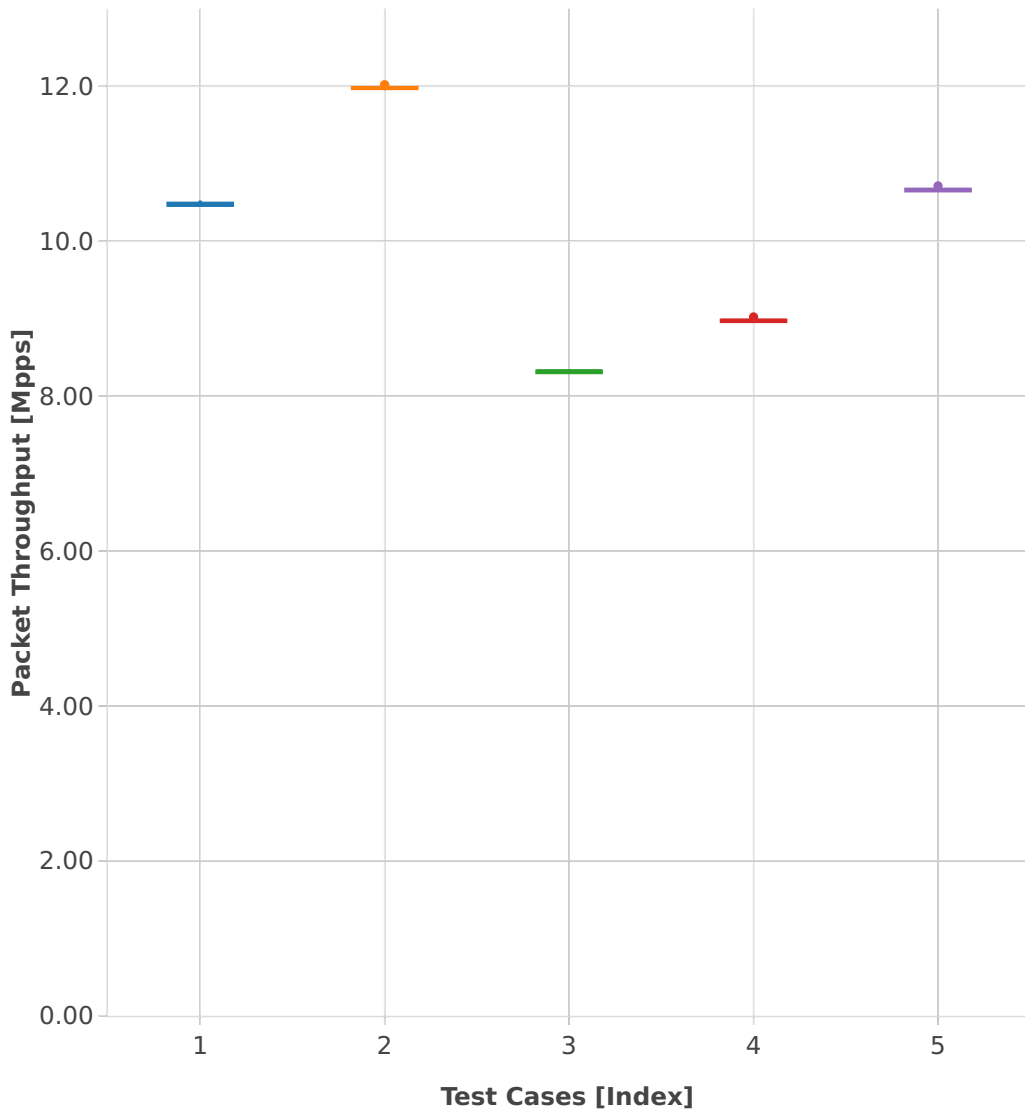

Throughput: ip4-3n-hsw-x710-64b-1t1c-features-pdr

- 1. (10 runs) dot1q-ip4base
- 2. (10 runs) ethip4-ip4base
- 3. (10 runs) ethip4udp-ip4base-nat44
- 4. (10 runs) ethip4-ip4base-ipolicemarkbase
- 5. (10 runs) ethip4-ip4base-copwhtlistbase