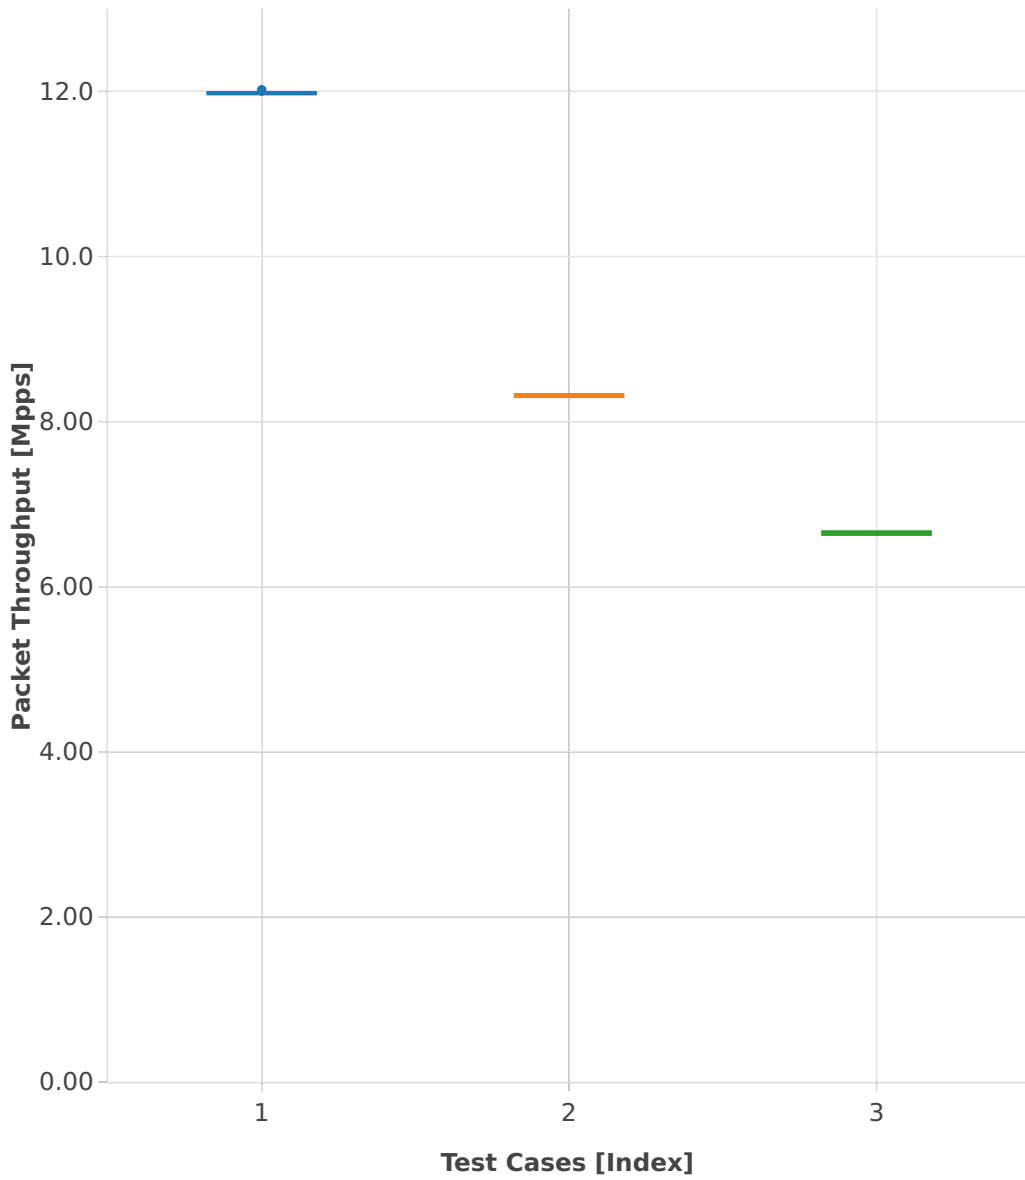

Throughput: ip4-3n-hsw-x710-64b-1t1c-features-nat44-pdr

- 1. (10 runs) ethip4-ip4base
- 2. (10 runs) ethip4udp-ip4base-nat44
- 3. (10 runs) ethip4udp-ip4scale1000-udpsrcscale15-nat44