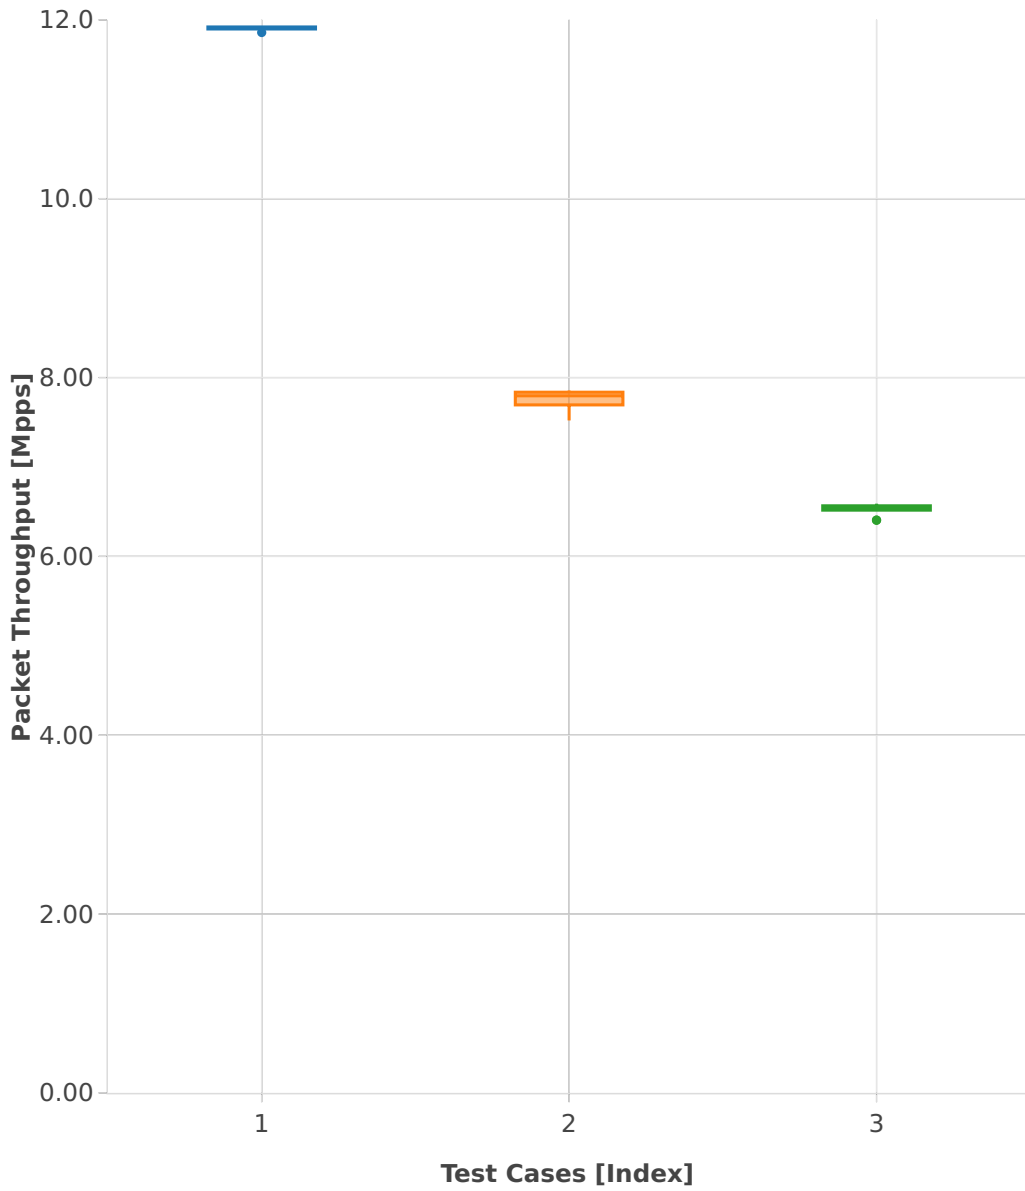

Throughput: ip4-3n-hsw-x710-64b-1t1c-features-nat44-ndr

- 1. (10 runs) ethip4-ip4base
- 2. (10 runs) ethip4udp-ip4base-nat44
- 3. (10 runs) ethip4udp-ip4scale1000-udpsrcscale15-nat44