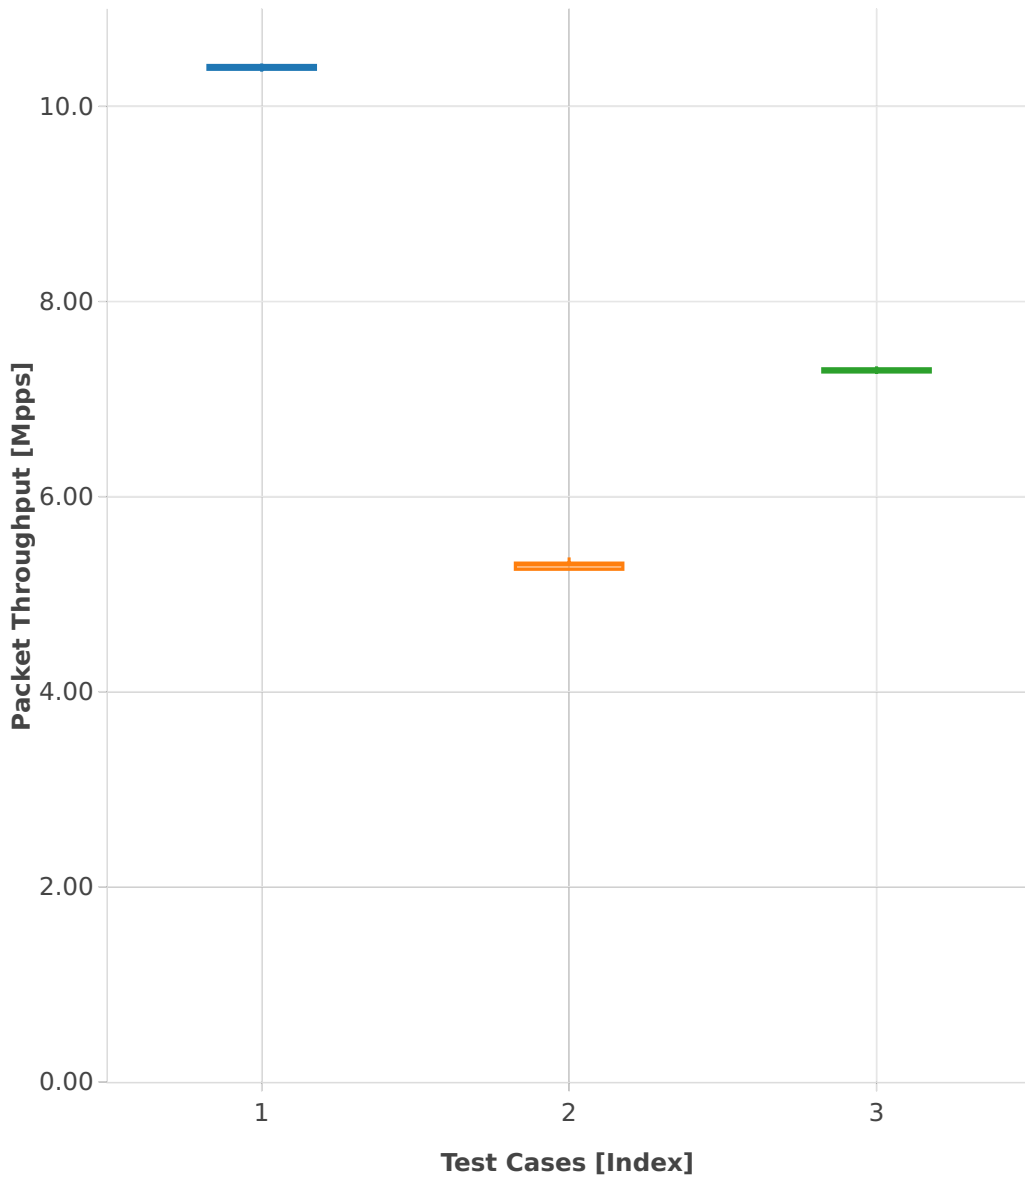

Throughput: ip4-3n-hsw-x710-64b-1t1c-features-iacl-ndr

- 1. (10 runs) dot1q-ip4base
- 2. (10 runs) ethip4udp-ip4base-iacl50sl-10kflows
- 3. (10 runs) ethip4udp-ip4base-iacl50sf-10kflows