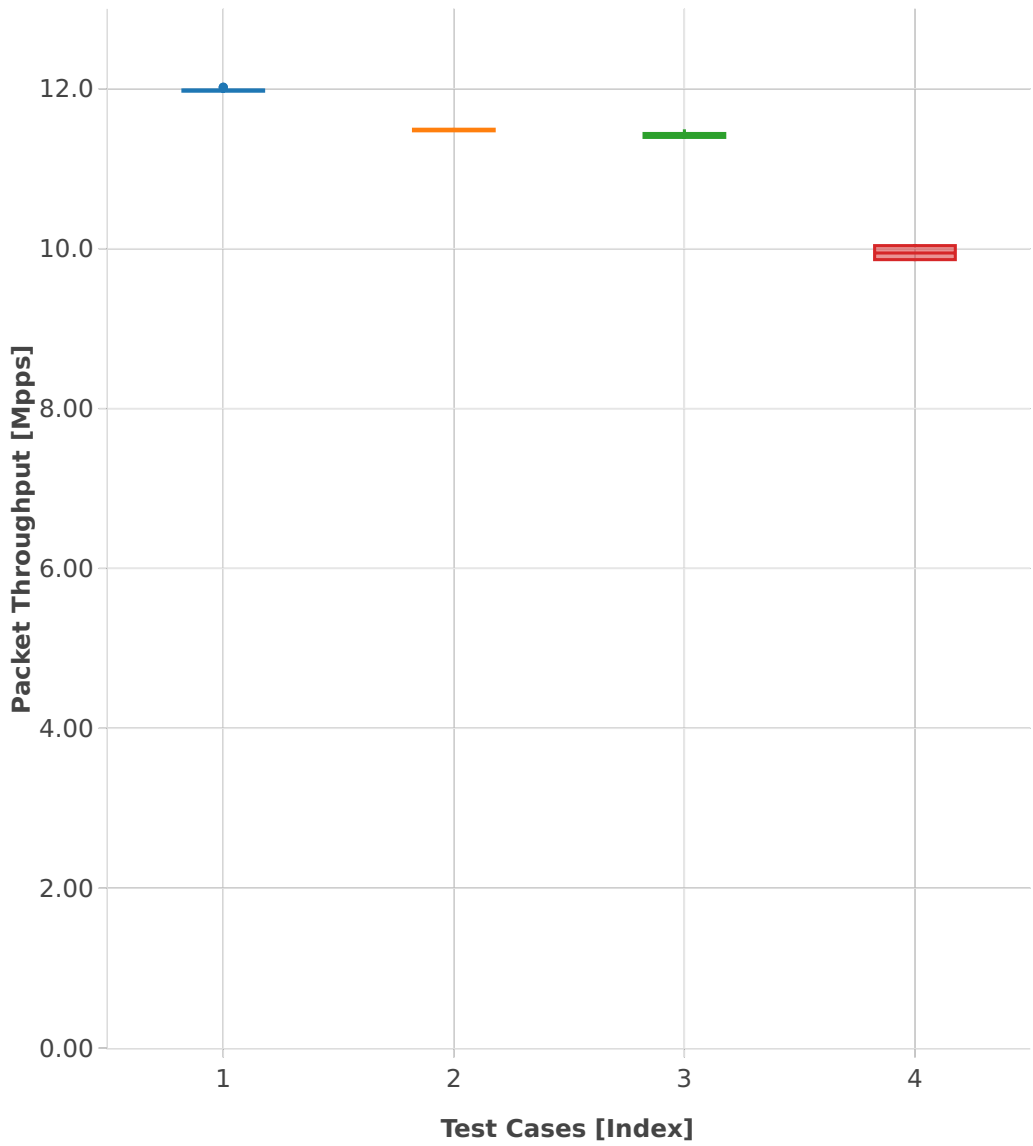

Throughput: ip4-3n-hsw-x710-64b-1t1c-base_and_scale-pdr

- 1. (10 runs) ethip4-ip4base
- 2. (10 runs) ethip4-ip4scale20k
- 3. (10 runs) ethip4-ip4scale200k
- 4. (10 runs) ethip4-ip4scale2m