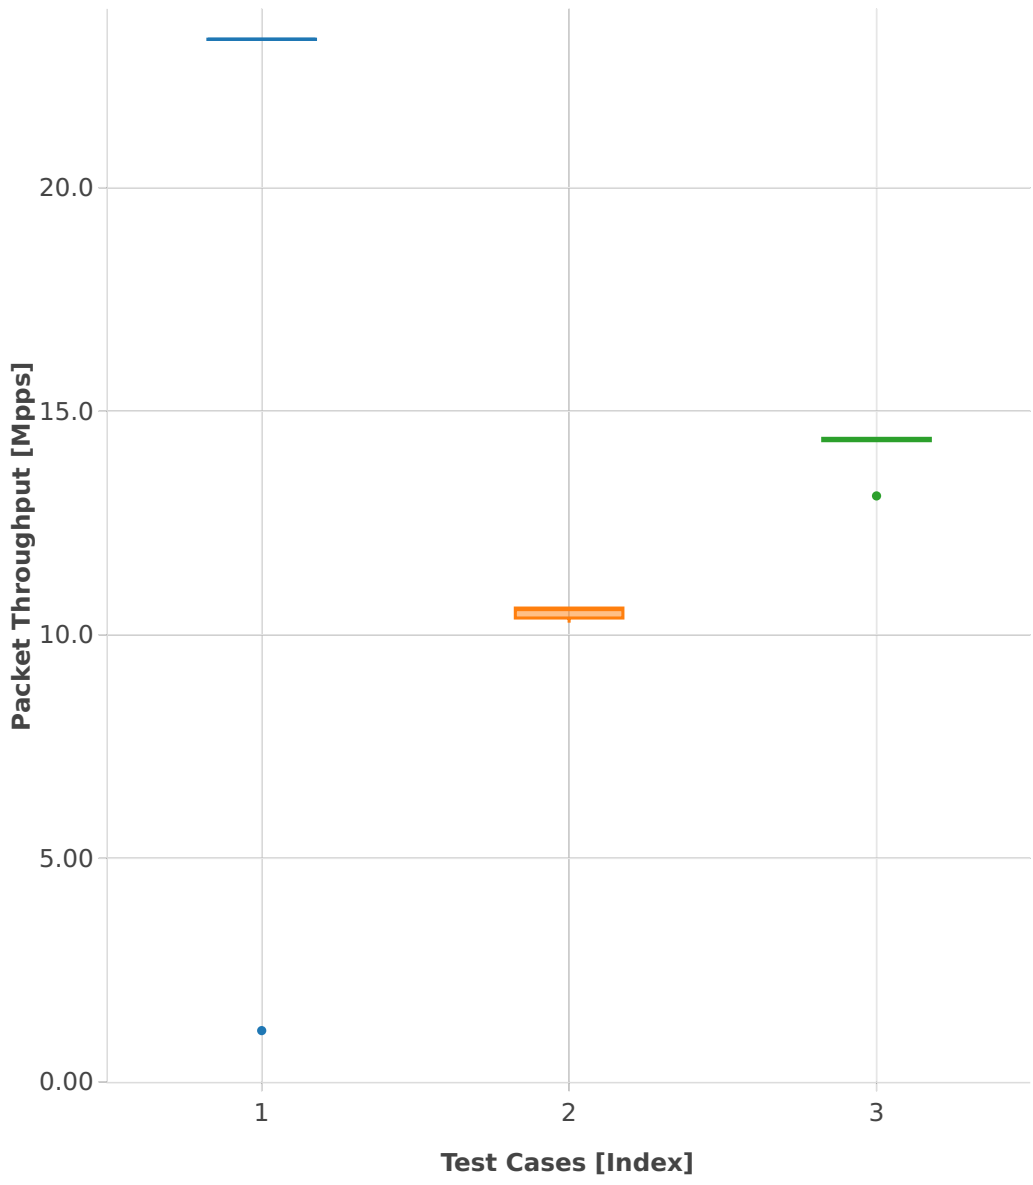

Throughput: ip4-3n-hsw-x520-64b-2t2c-features-oacl-ndr

- 1. (10 runs) ethip4-ip4base
- 2. (10 runs) ethip4udp-ip4base-oacl50sl-10kflows
- 3. (10 runs) ethip4udp-ip4base-oacl50sf-10kflows