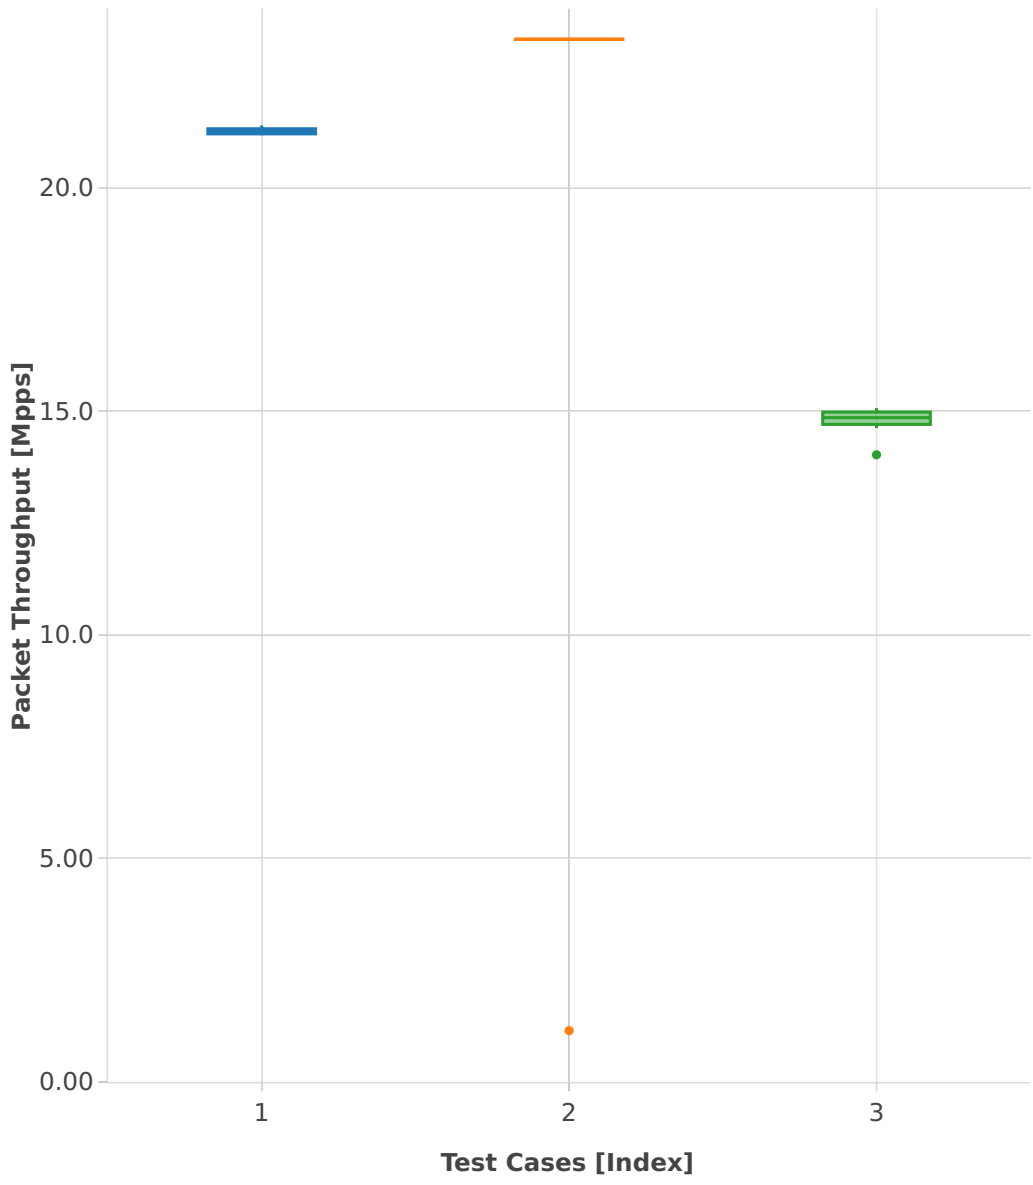

Throughput: ip4-3n-hsw-x520-64b-2t2c-features-ndr

- 1. (09 runs) dot1q-ip4base
- 2. (10 runs) ethip4-ip4base
- 3. (10 runs) ethip4udp-ip4base-nat44