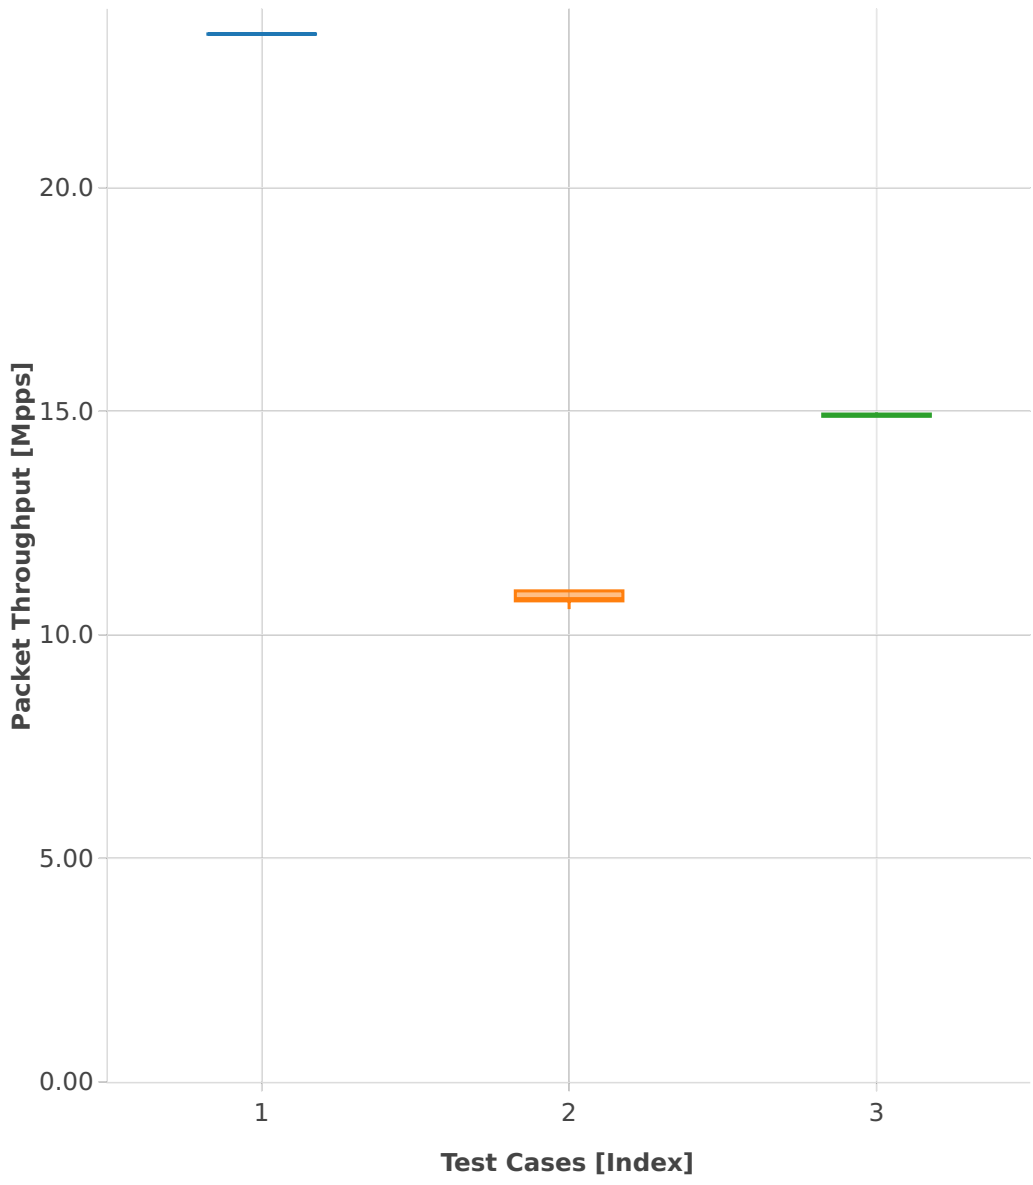

Throughput: ip4-3n-hsw-x520-64b-2t2c-features-iacl-pdr

- 1. (10 runs) ethip4-ip4base
- 2. (10 runs) ethip4udp-ip4base-iacl50sl-10kflows
- 3. (10 runs) ethip4udp-ip4base-iacl50sf-10kflows