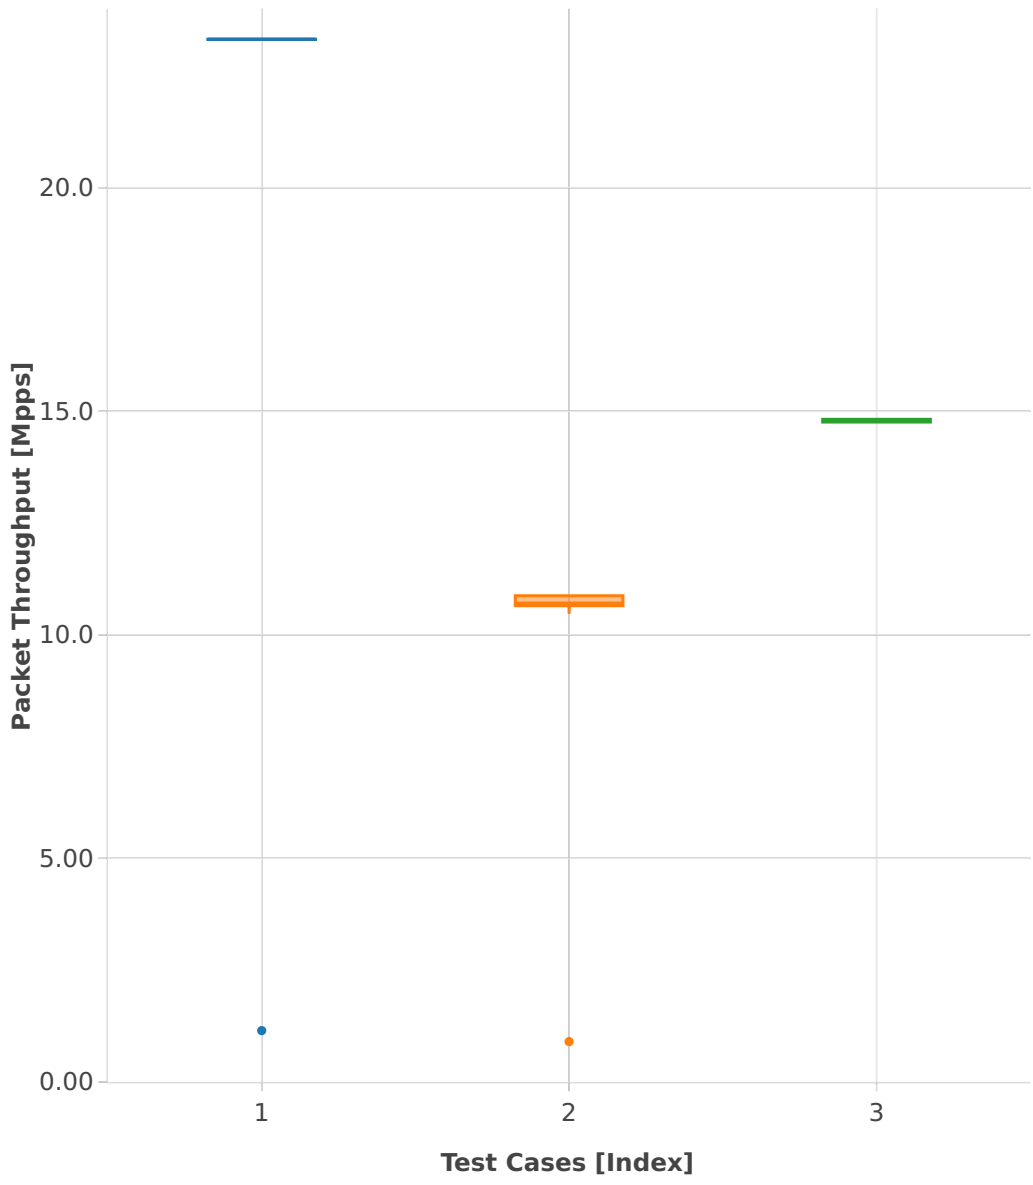

# Throughput: ip4-3n-hsw-x520-64b-2t2c-features-iacl-ndr

- 1. (10 runs) ethip4-ip4base
- 2. (10 runs) ethip4udp-ip4base-iacl50sl-10kflows
- 3. (10 runs) ethip4udp-ip4base-iacl50sf-10kflows