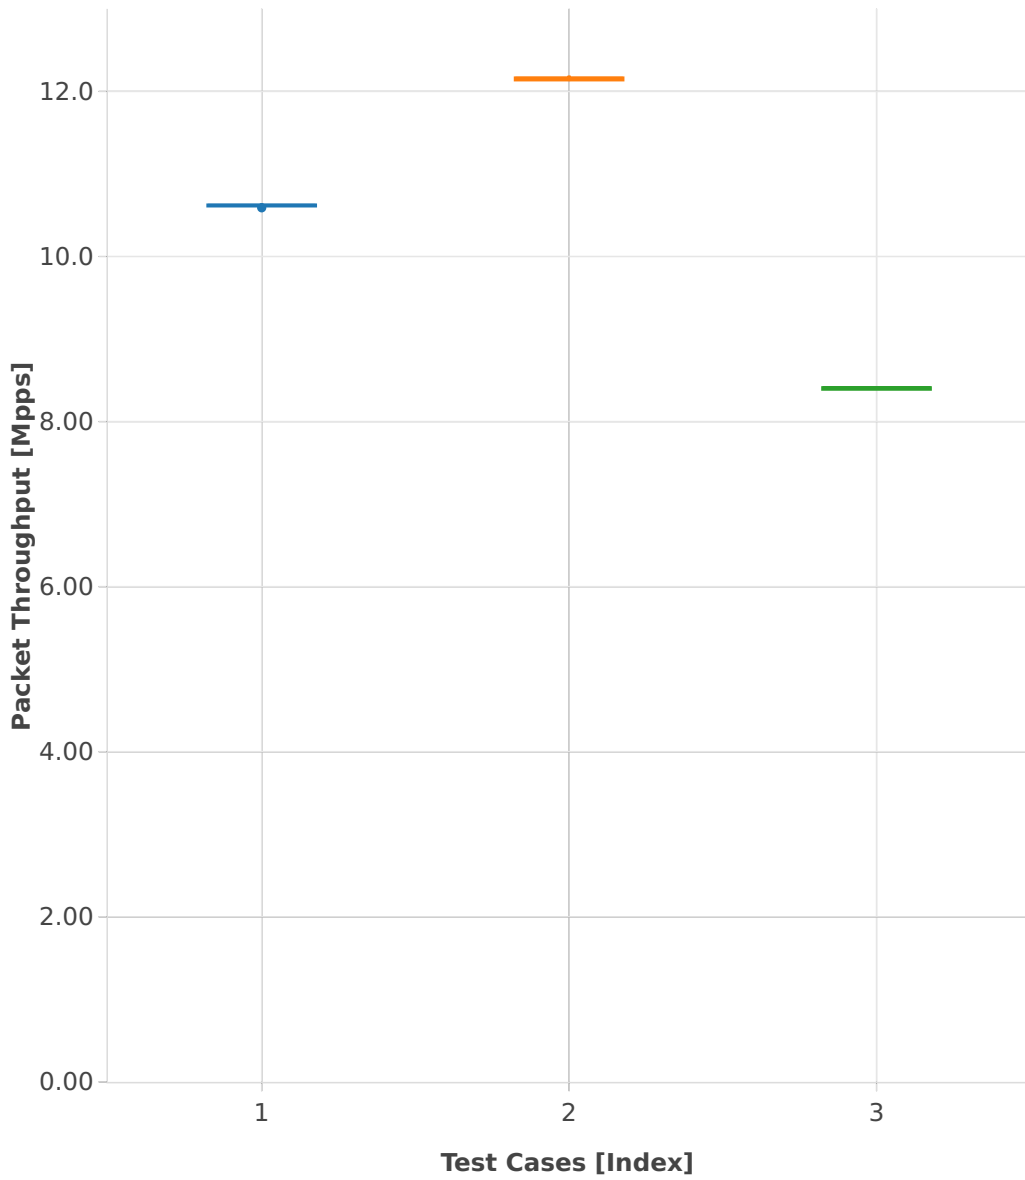

# Throughput: ip4-3n-hsw-x520-64b-1t1c-features-pdr

- 1. (10 runs) dot1q-ip4base
- 2. (10 runs) ethip4-ip4base
- 3. (10 runs) ethip4udp-ip4base-nat44