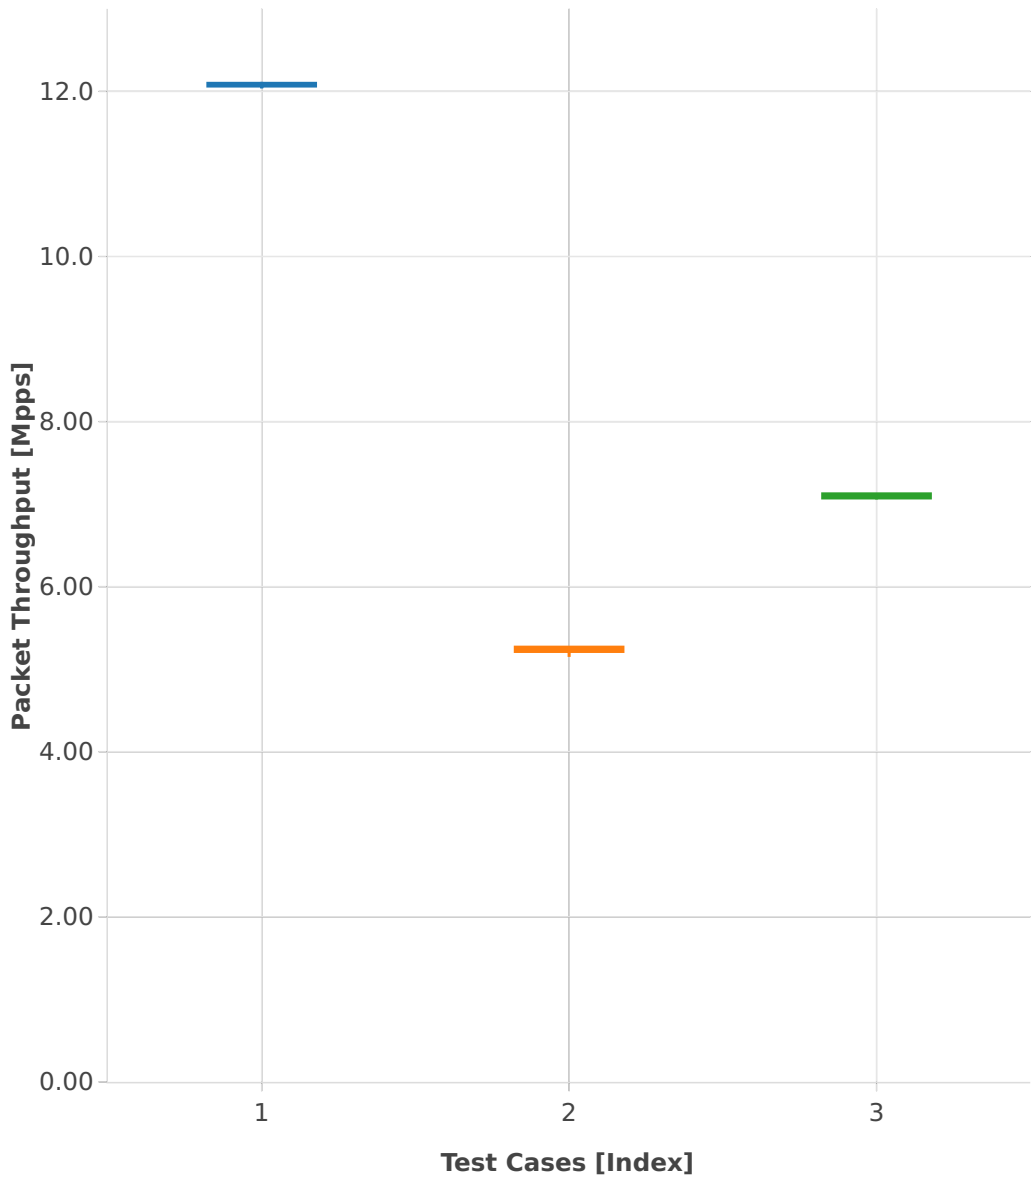

Throughput: ip4-3n-hsw-x520-64b-1t1c-features-oacl-ndr

- 1. (10 runs) ethip4-ip4base
- 2. (10 runs) ethip4udp-ip4base-oacl50sl-10kflows
- 3. (10 runs) ethip4udp-ip4base-oacl50sf-10kflows