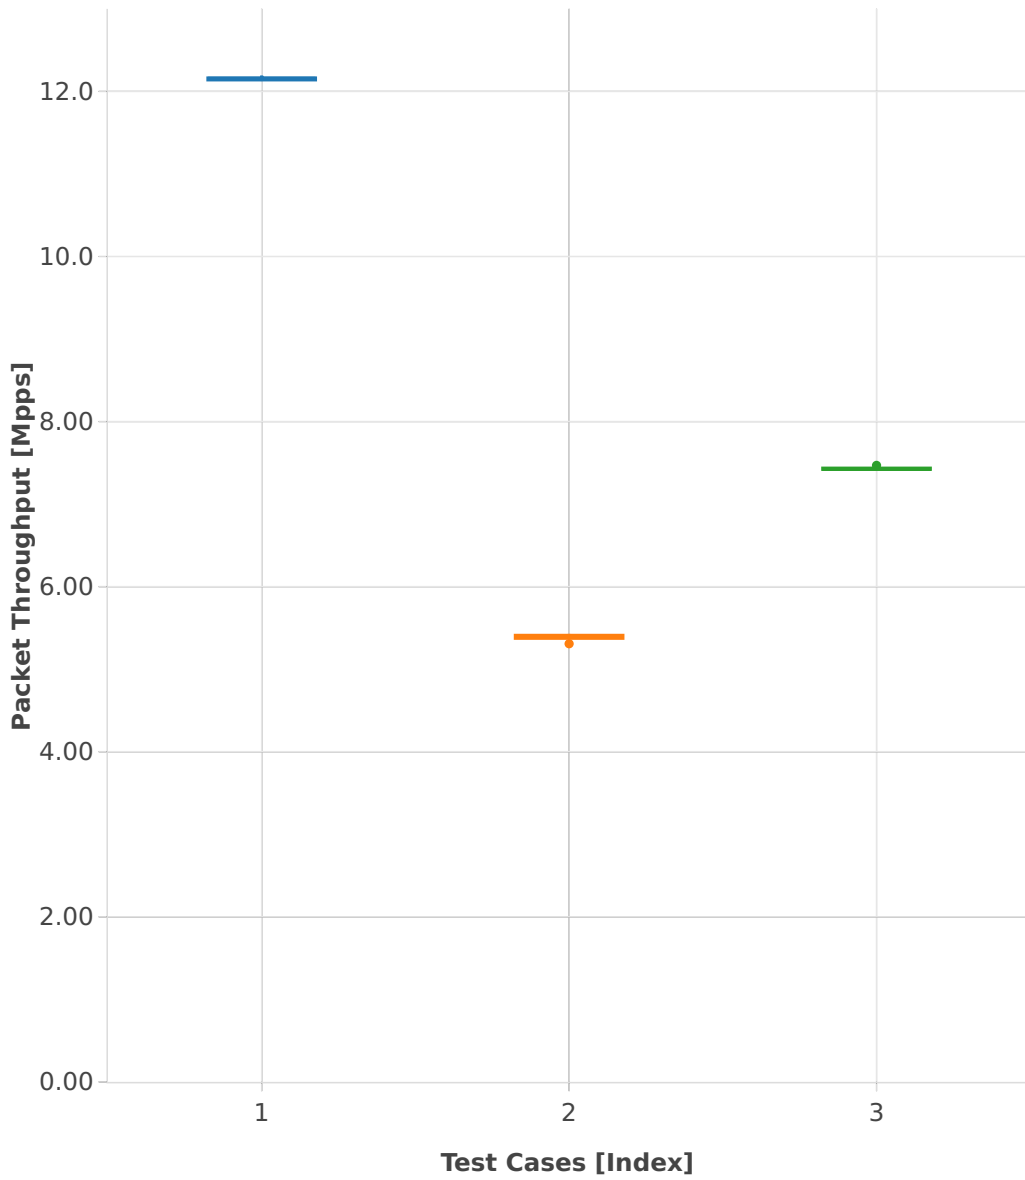

Throughput: ip4-3n-hsw-x520-64b-1t1c-features-iacl-pdr

- 1. (10 runs) ethip4-ip4base
- 2. (10 runs) ethip4udp-ip4base-iacl50sl-10kflows
- 3. (10 runs) ethip4udp-ip4base-iacl50sf-10kflows