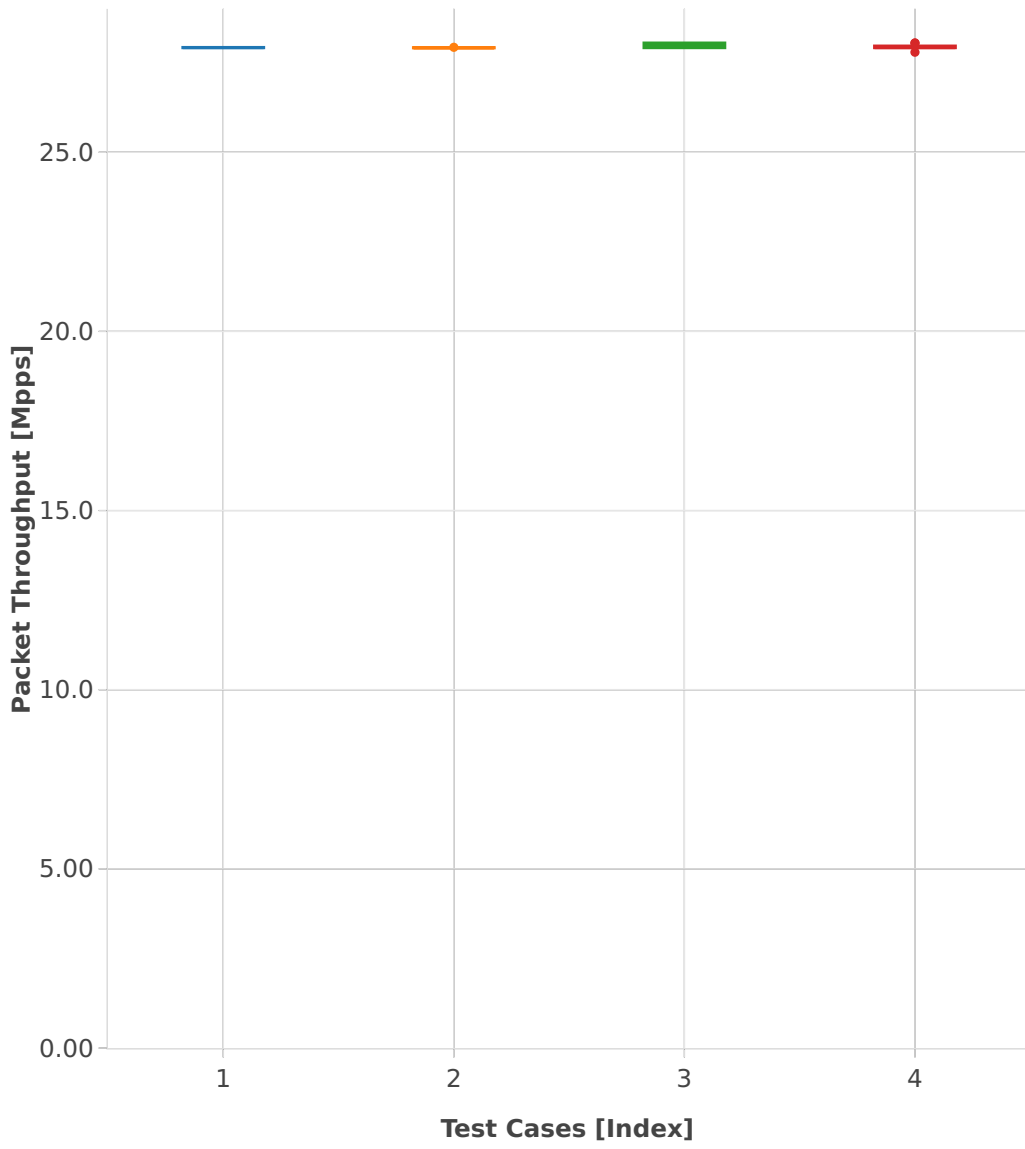

Throughput: ip4-2n-skx-xxv710-64b-4t2c-base_and_scale-pdr

- 1. (10 runs) ethip4-ip4base
- 2. (10 runs) ethip4-ip4scale20k
- 3. (10 runs) ethip4-ip4scale200k
- 4. (10 runs) ethip4-ip4scale2m