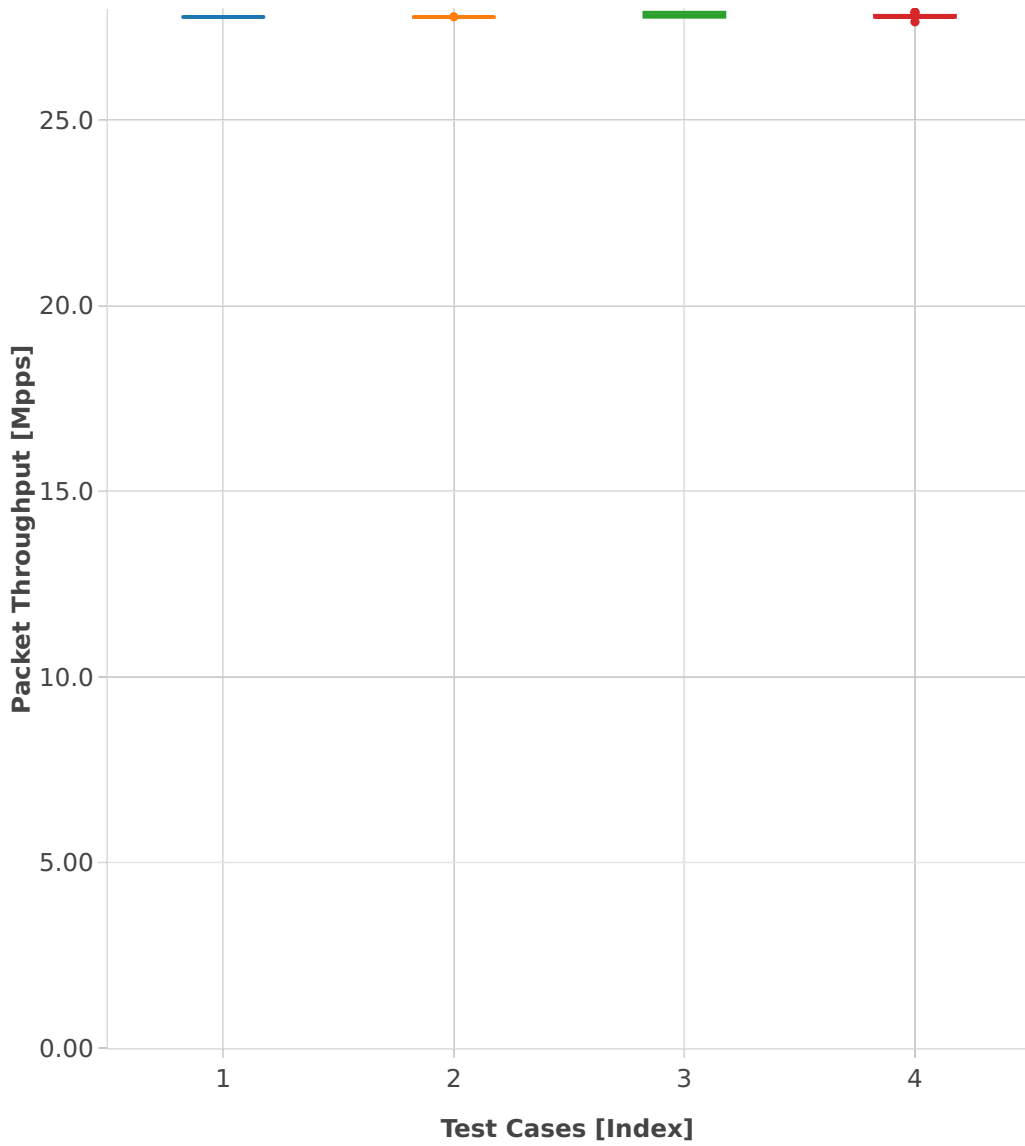

Throughput: ip4-2n-skx-xxv710-64b-4t2c-base_and_scale-ndr

- 1. (10 runs) ethip4-ip4base
- 2. (10 runs) ethip4-ip4scale20k
- 3. (10 runs) ethip4-ip4scale200k
- 4. (10 runs) ethip4-ip4scale2m