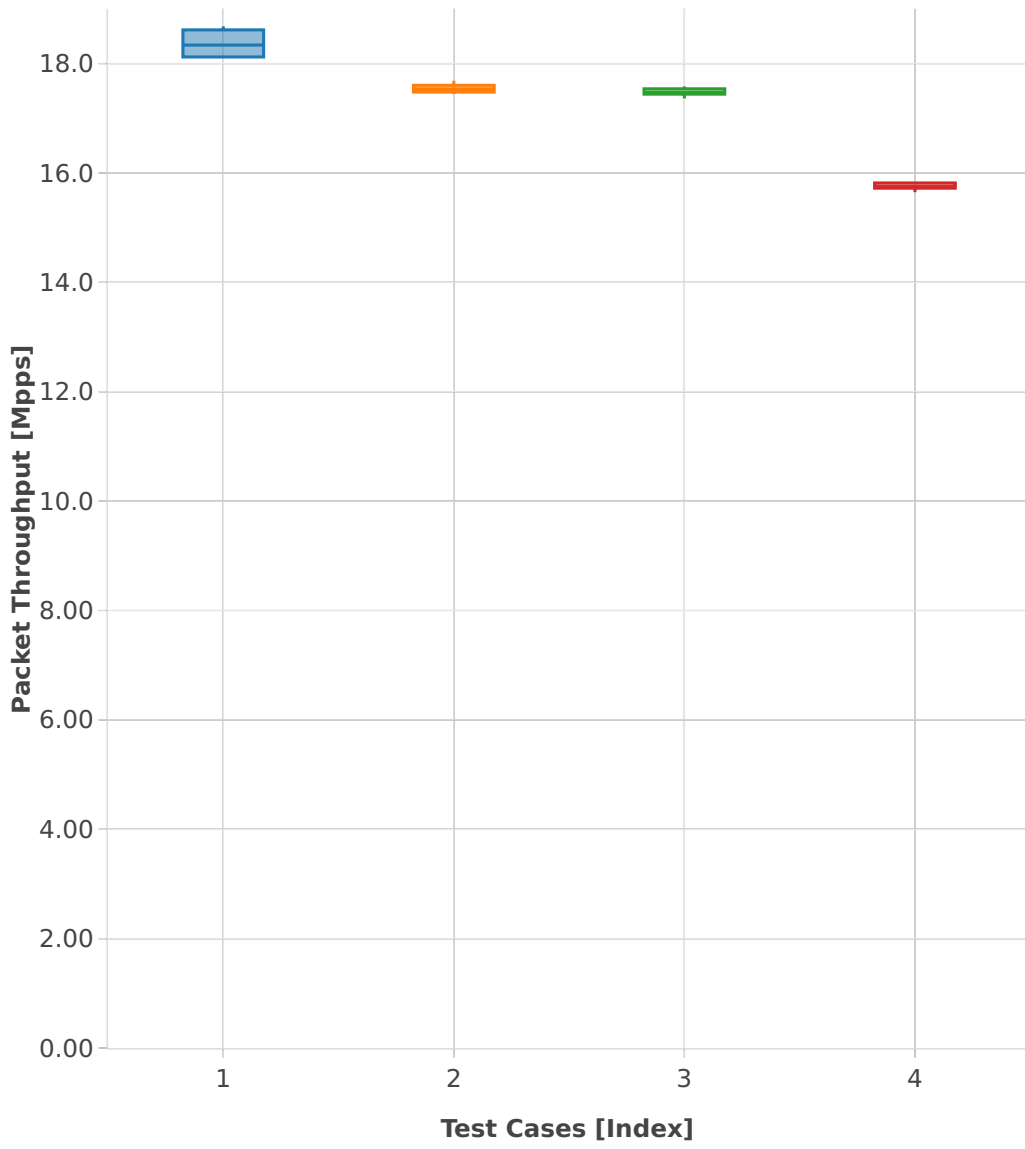

# Throughput: ip4-2n-skx-xxv710-64b-2t1c-base\_and\_scale-pdr

- 1. (10 runs) ethip4-ip4base
- 2. (10 runs) ethip4-ip4scale20k
- 3. (10 runs) ethip4-ip4scale200k
- 4. (10 runs) ethip4-ip4scale2m