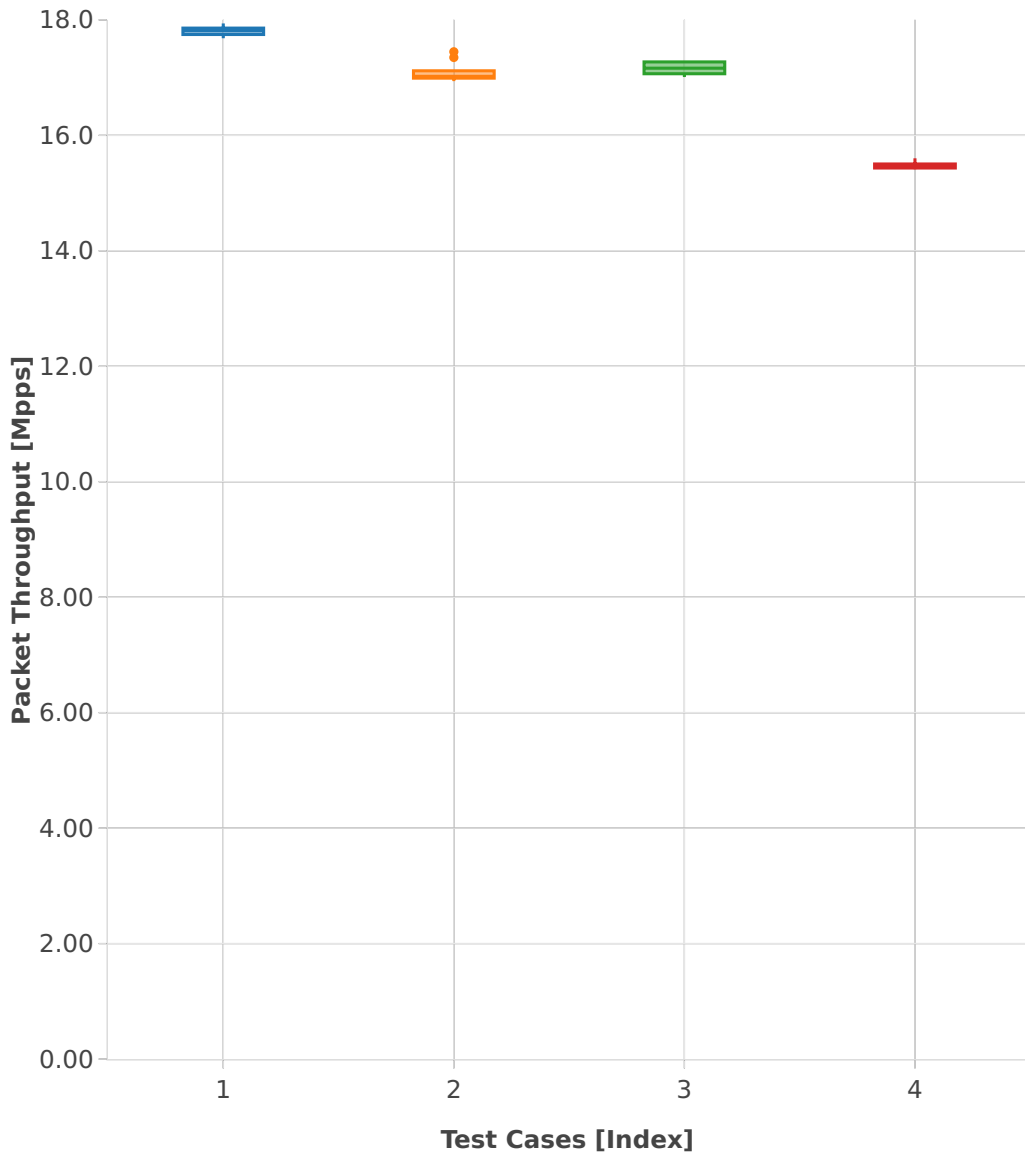

Throughput: ip4-2n-skx-xxv710-64b-2t1c-base_and_scale-ndr

- 1. (10 runs) ethip4-ip4base
- 2. (10 runs) ethip4-ip4scale20k
- 3. (10 runs) ethip4-ip4scale200k
- 4. (10 runs) ethip4-ip4scale2m