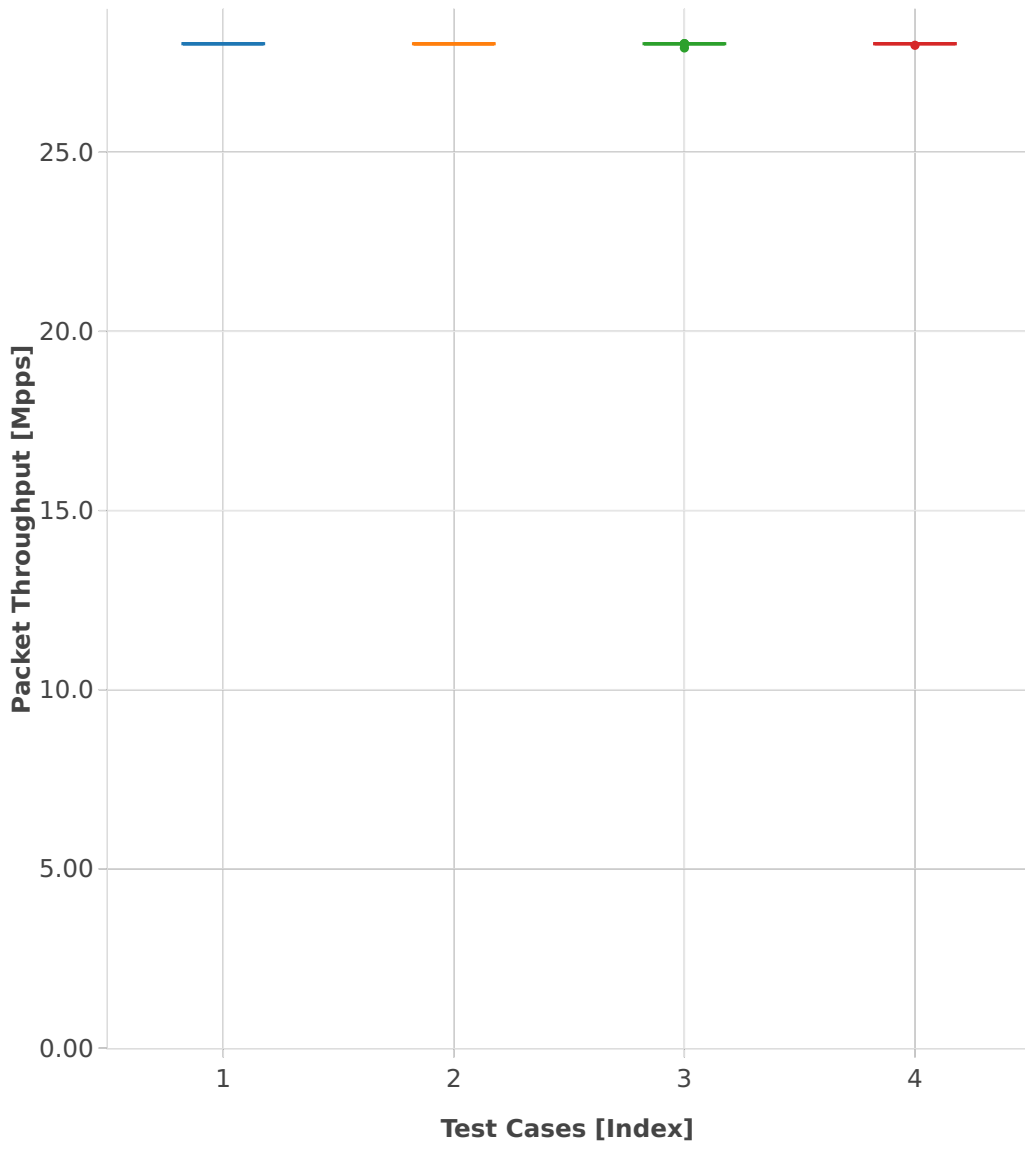

Throughput: ip4-2n-skx-x710-64b-4t2c-base_and_scale-pdr

- 1. (10 runs) ethip4-ip4base
- 2. (10 runs) ethip4-ip4scale20k
- 3. (10 runs) ethip4-ip4scale200k
- 4. (10 runs) ethip4-ip4scale2m